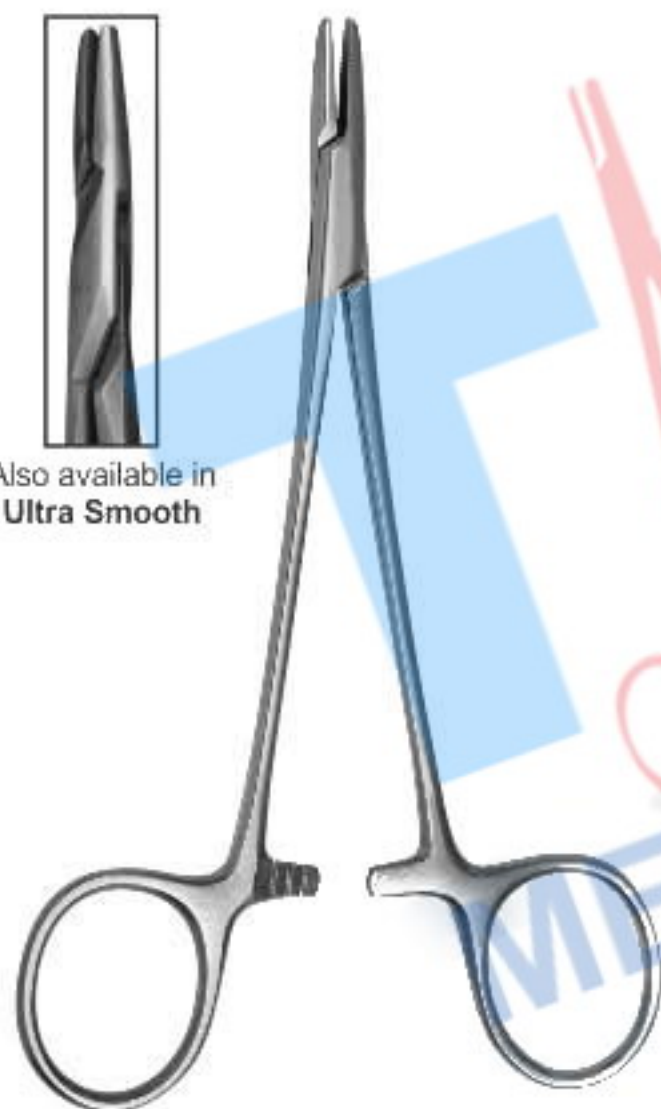

NEEDLE HOLDERS

MANUFACTURER & EXPORTER

Nadelhalter
Prote-aiguilles

Porta-agujas
Porta aghi

Mayo-Hegar
Needle Holders

Nadelhalter
Prote-aiguilles

Porta-agujas
Porta aghi

Also available in
Ultra Smooth

**Baumgartner
Needle Holder**

TC7-036
12.5 cm
Serrated-Solid

TC7-037
14 cm
Serrated-Solid

TC7-038
16 cm
Serrated-Solid

TC7-039
18 cm
Serrated-Solid

TC7-040
20 cm
Serrated-Solid

TC7-041
24 cm
Serrated-Solid

TC7-042
26 cm
Serrated-Solid