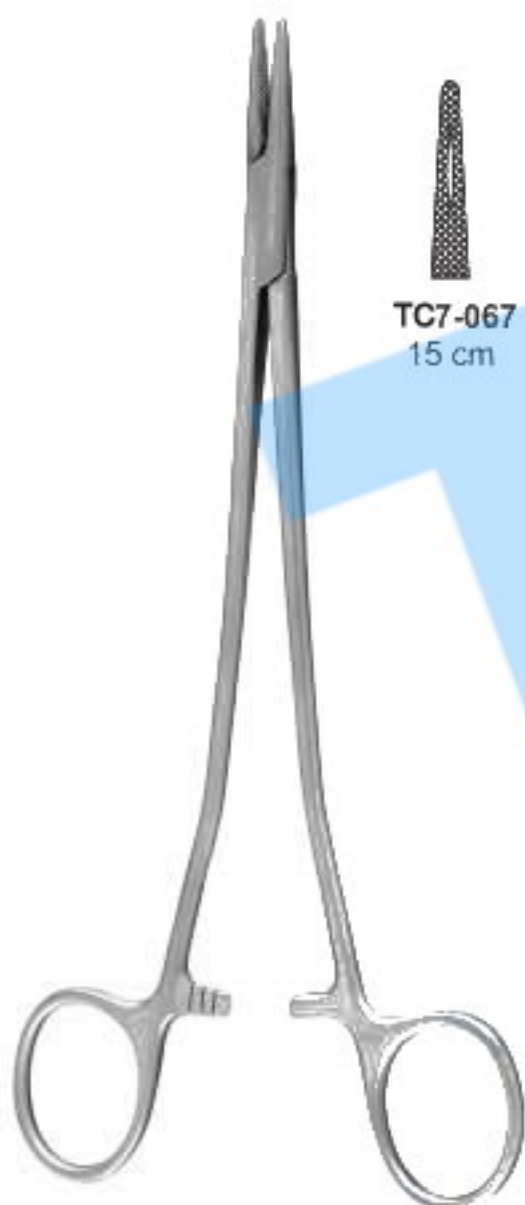

TC7-049
15 cm
Smooth

TC7-050
18 cm
Smooth

TC7-051
20 cm
Smooth

Nadelhalter
Prote-aiguilles

Porta-agujas
Porta aghi

Also available in
Ultra Smooth

**Brown
Needle Holder**

TC7-052
13 cm
Serrated-Solid

TC7-053
18 cm
Serrated-Solid

Also available in
Ultra Smooth

**Baby Crile-Wood
Needle Holder**

TC7-054
15 cm

**Crile-Wood
Needle Holder**

TC7-055
13 cm
grooved
serrated

TC7-056
15 cm
grooved
serrated

TC7-057
18 cm
grooved
serrated

TC7-058
20 cm
grooved
serrate

TC7-059
22 cm
grooved
serrated

TC7-060
25 cm
grooved
serrated

TC7-061
13 cm
solid
serrated

TC7-062
15 cm
solid
serrated

TC7-063
18 cm
solid
serrated

TC7-064
20 cm
solid
serrated

TC7-065
22 cm
solid
serrated

TC7-066
25 cm
solid
serrated

Nadelhalter
Prote-aiguilles

Porta-agujas
Porta aghi

Sarot Needle Holders

Bozemann Needle Holders

Also available in
Ultra Smooth

Jameson Needle Holders