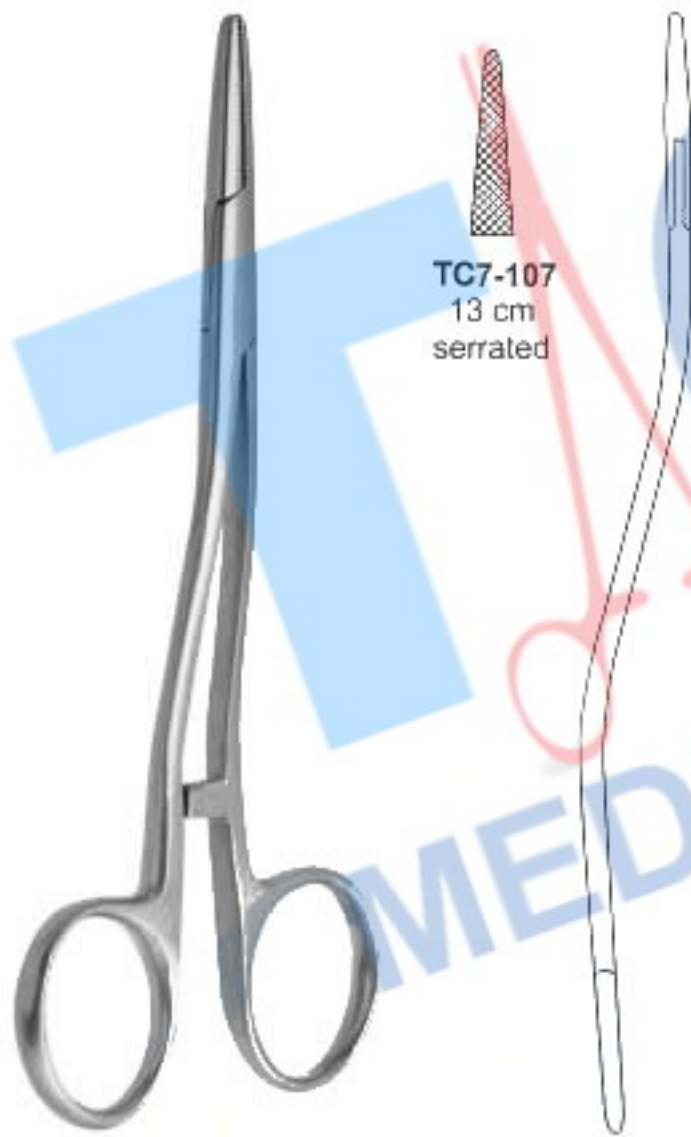

Nadelhalter
Prote-aiguilles

Porta-agujas
Porta aghi

Kilner Needle Holders