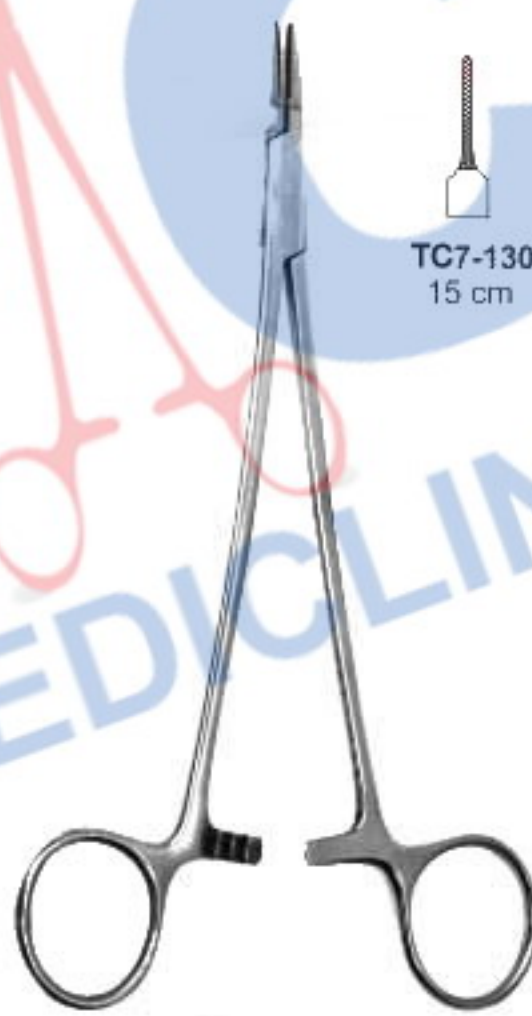

Porta-agujas
Porta aghi

**Crile-Murray
Needle Holders**

**Metzenbaum
Needle Holders**

Johnson Needle Holders

**Wangensteen
Needle Holders**

**Masson Needle Holder
TC7-115
27 cm**

Nadelhalter
Prote-aiguilles

Porta-agujas
Porta aghi

De Bakey Needle Holders

- TC7-116 18 cm
- TC7-117 20 cm
- TC7-118 22 cm
- TC7-119 25 cm

Intracardiac Needle Holders

- TC7-120 18 cm
- TC7-121 20 cm
- TC7-122 22 cm
- TC7-123 25 cm

Microvascular Needle Holders

- TC7-124 18 cm
- TC7-125 20 cm
- TC7-126 22 cm
- TC7-127 25 cm

Sarot Needle Holders

TC7-128
18 cm

TC7-129
26.5 cm

Micro Ryder Needle Holders

TC7-130
15 cm

TC7-131
18 cm

TC7-132
20 cm

Nadelhalter
Prote-aiguilles

Porta-agujas
Porta aghi

Ryder Needle Holders
Narrow jaws.

TC7-133
Narrow jaws
Smooth inserts.
13 cm

TC7-134
Narrow jaws
Smooth inserts.
15 cm

TC7-135
Narrow jaws
Smooth inserts.
18 cm