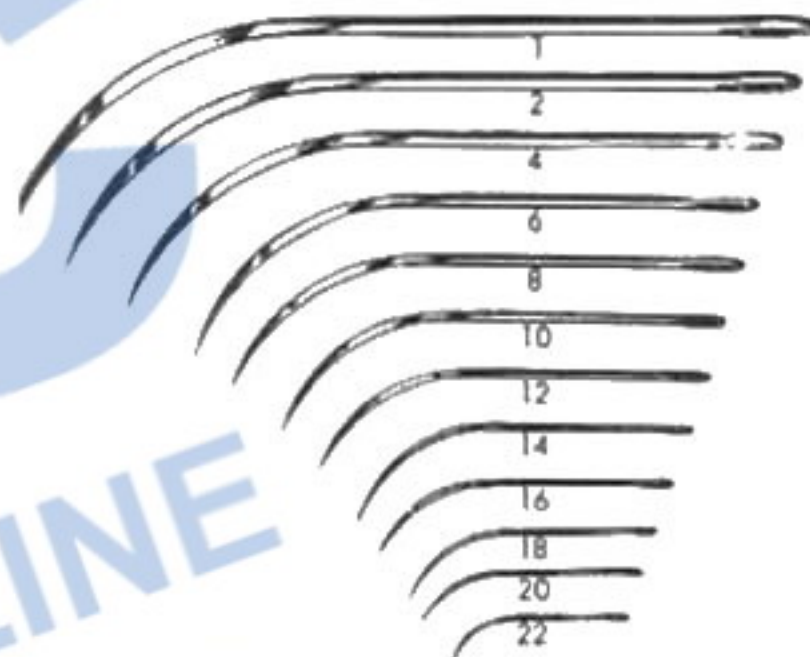

3/8 Circle - Cutting Edge

Keith Abdominal Straight, Triangular Point

- TC7-522 Keith Abdominal Needles, Straight, Triangular Point, 4"
- TC7-523 Keith Abdominal Needles, Straight, Triangular Point, 3-1/2"
- TC7-524 Keith Abdominal Needles, Straight, Triangular Point, 3"
- TC7-525 Keith Abdominal Needles, Straight, Triangular Point, 2-7/8"
- TC7-526 Keith Abdominal Needles, Straight, Triangular Point, 2-1/8"
- TC7-527 Keith Abdominal Needles, Straight, Triangular Point, 2"
- TC7-528 Keith Abdominal Needles, Straight, Triangular Point, 1-3/4"
- TC7-529 Keith Abdominal Needles, Straight, Triangular Point, 1-1/2"

SURGEONS NEEDLES

- TC7-530 Regular Surgeons Needles, 1/2 Curved, Cutting Edge, #0
- TC7-531 Regular Surgeons Needles, 1/2 Curved, Cutting Edge, #1
- TC7-532 Regular Surgeons Needles, 1/2 Curved, Cutting Edge, #2
- TC7-533 Regular Surgeons Needles, 1/2 Curved, Cutting Edge, #4
- TC7-534 Regular Surgeons Needles, 1/2 Curved, Cutting Edge, #6
- TC7-535 Regular Surgeons Needles, 1/2 Curved, Cutting Edge, #8
- TC7-536 Regular Surgeons Needles, 1/2 Curved, Cutting Edge, #10
- TC7-537 Regular Surgeons Needles, 1/2 Curved, Cutting Edge, #12
- TC7-538 Regular Surgeons Needles, 1/2 Curved, Cutting Edge, #14
- TC7-539 Regular Surgeons Needles, 1/2 Curved, Cutting Edge, #16
- TC7-540 Regular Surgeons Needles, 1/2 Curved, Cutting Edge, #20
- TC7-541 Regular Surgeons Needles, 1/2 Curved, Cutting Edge, #22