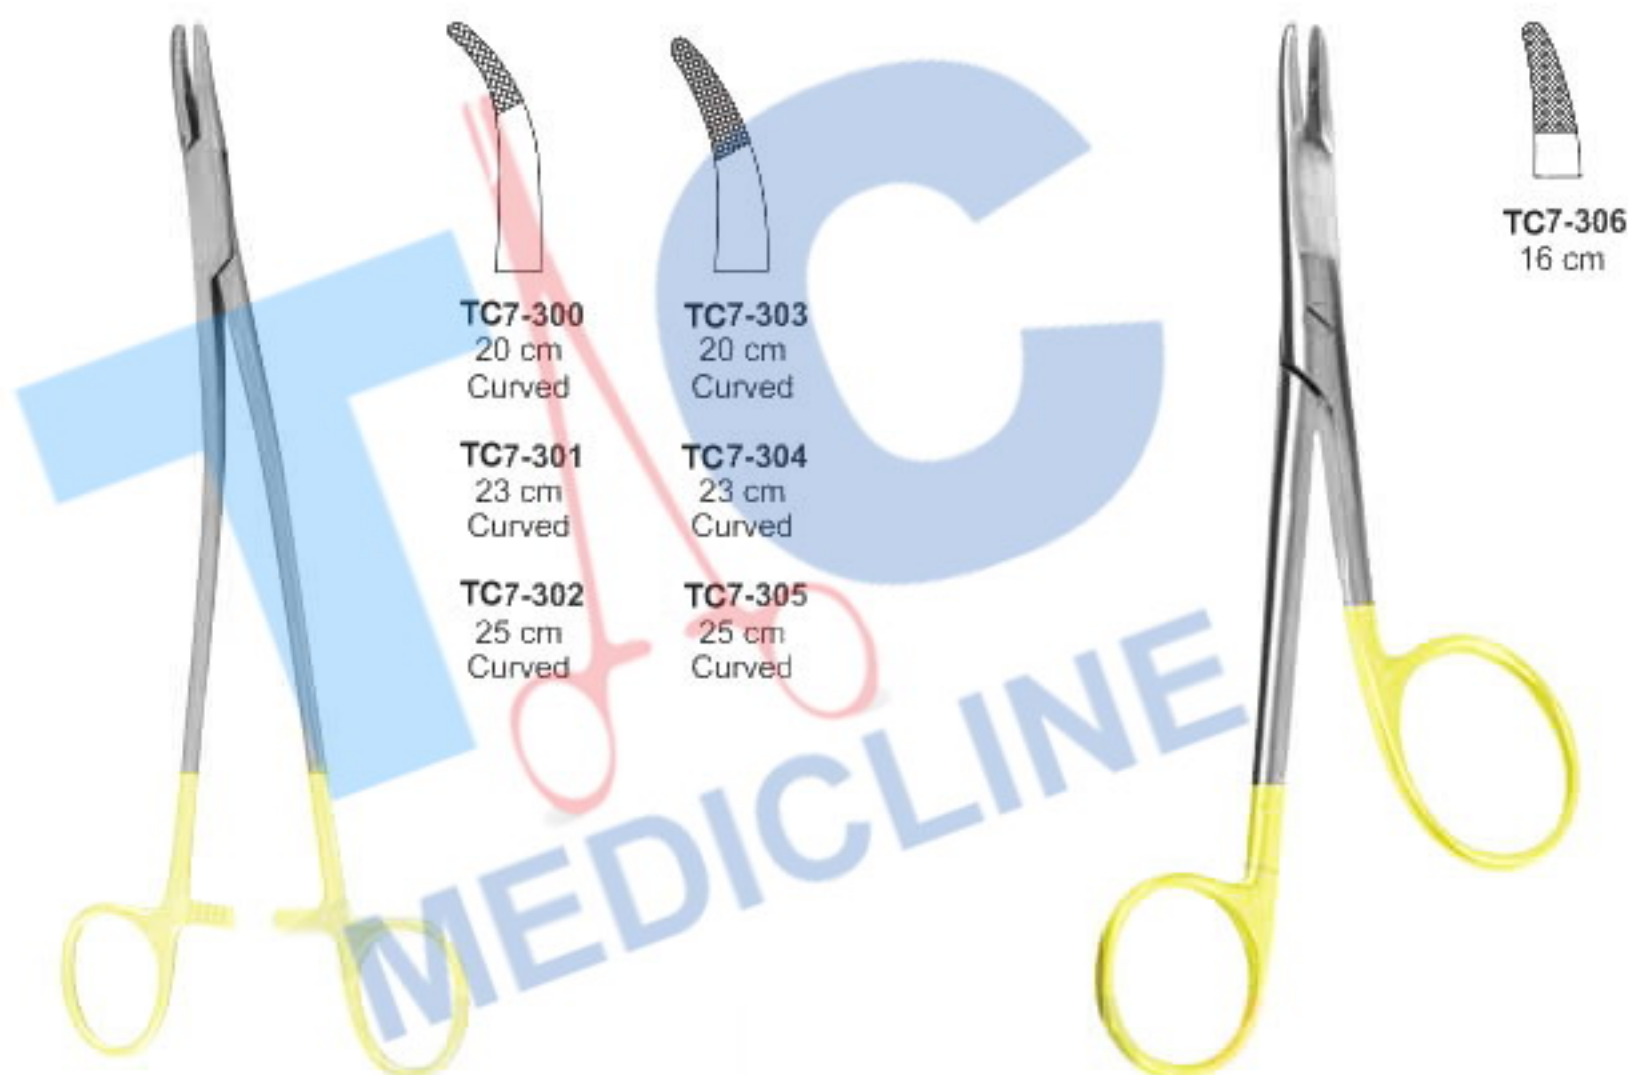

Finochietto Needle Holders T.C

Rochester Needle Holders T.C

Nadelhalter
Prote-aiguilles

Porta-agujas
Porta aghi

Stratte Needle Holders T.C

Gillies Needle Holders T.C