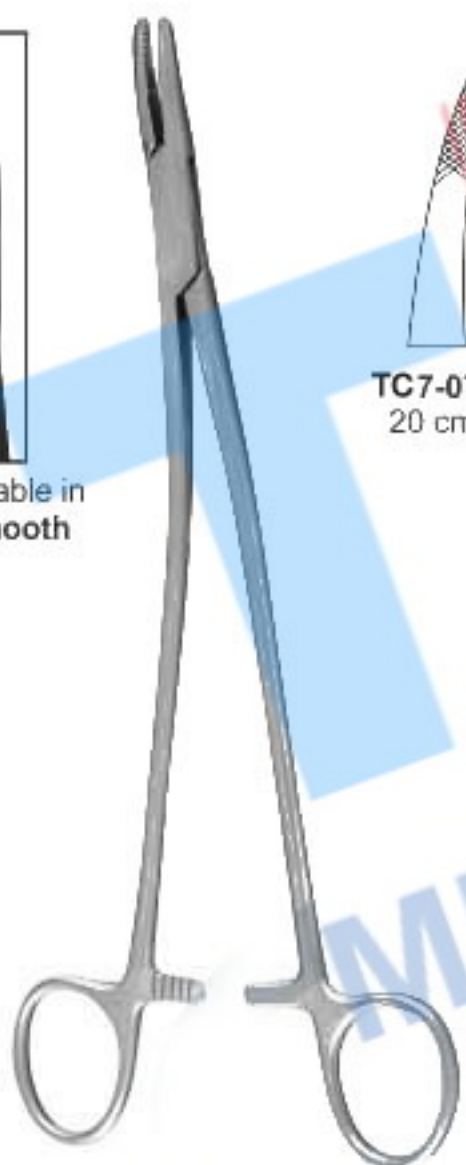

TC7-065
22 cm
solid
serrated

TC7-066
25 cm
solid
serrated

Nadelhalter
Prote-aiguilles

Porta-agujas
Porta aghi

Sarot Needle Holders

Bozemann Needle Holders

Also available in
Ultra Smooth

Jameson Needle Holders

Also available in
Ultra Smooth

Finocchietto Needle Holders

Nadelhalter
Prote-aiguilles

Porta-agujas
Porta aghi

Also available in
Ultra Smooth

Stratte Needle Holders

TC7-077
20 cm

TC7-078
23 cm

Jacobson Needle Holders

Also available in
Ultra Smooth

TC7-079
18 cm

Also available in
Ultra Smooth

Thomson Walker
Needle Holders

TC7-080
20 cm
Box Joint

TC7-081 18 cm
TC7-082 25 cm
Pound Action Joint.

Naunton Morgan Needle Holders