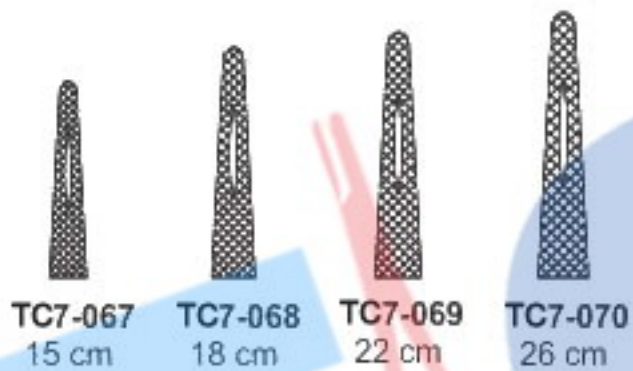

TC7-058
20 cm
grooved
serrate

TC7-059
22 cm
grooved
serrated

TC7-060
25 cm
grooved
serrated

TC7-061
13 cm
solid
serrated

TC7-062
15 cm
solid
serrated

TC7-063
18 cm
solid
serrated

TC7-064
20 cm
solid
serrated

TC7-065
22 cm
solid
serrated

TC7-066
25 cm
solid
serrated

Nadelhalter
Prote-aiguilles

Porta-agujas
Porta aghi

Sarot Needle Holders

Bozemann Needle Holders

Also available in
Ultra Smooth

Jameson Needle Holders