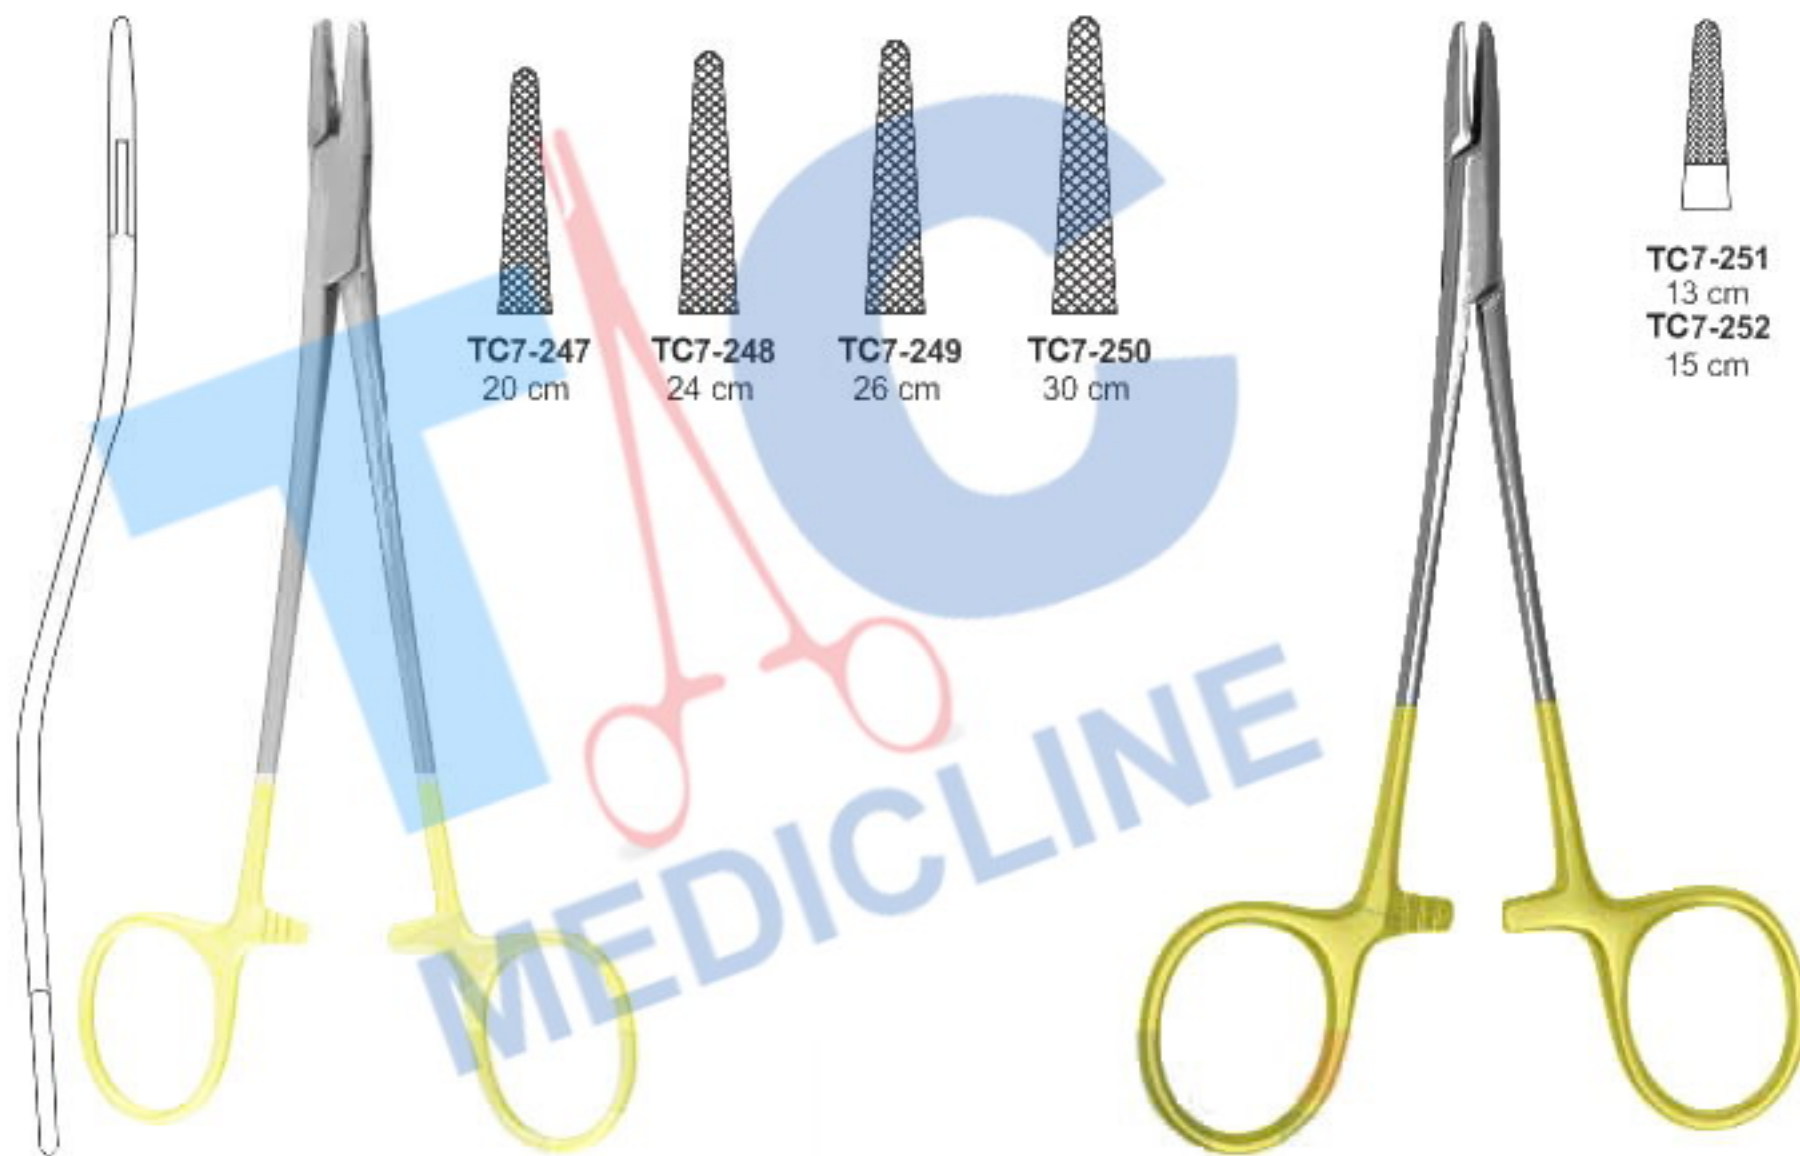

Wertheim Needle Holders T.C
TC7-243 20 cm
TC7-244 24 cm

Wertheim Needle Holders T.C

TC7-245
13 cm

Kilner Needle Holders T.C

TC7-246
18 cm

Jacobson Needle Holders T.C

*Nadelhalter
Prote-aiguilles*

*Porta-agujas
Porta aghi*