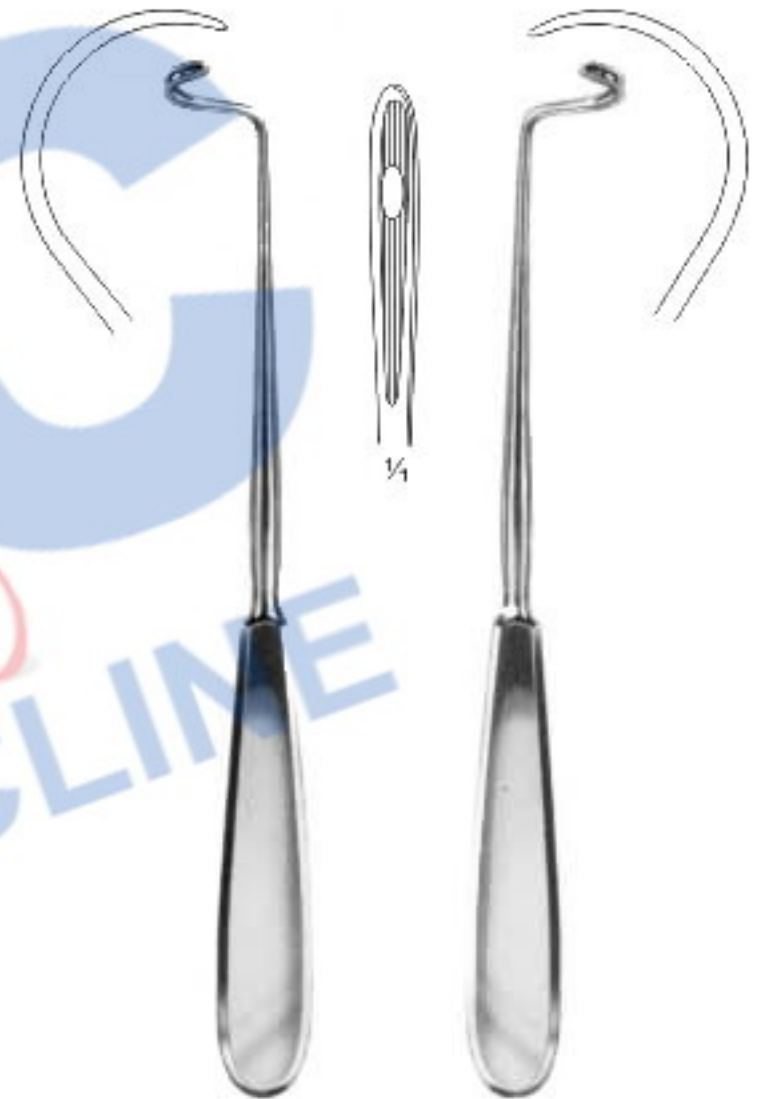

Deschamps Needle
TC7-611
20cm
blunt
for right hand

Deschamps Needle
TC7-612
20cm
blunt
for left hand