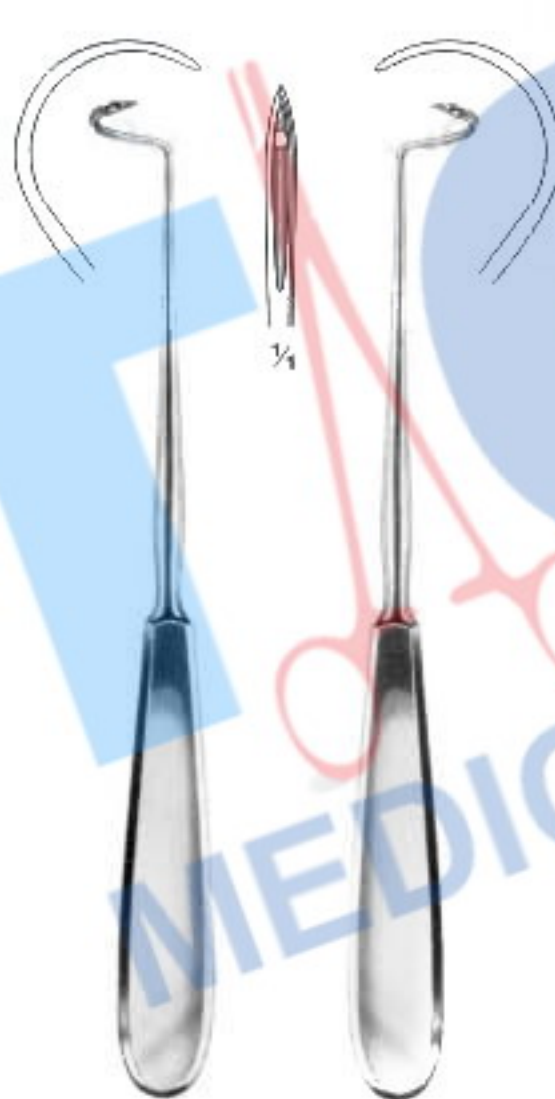

Aiguilles à ligatures
aghi di legatura

Deschamps Needle
TC7-601
20cm
sharp
for right hand

Deschamps Needle
TC7-602
20cm
sharp
for left hand

Deschamps Needle
TC7-603
20cm
blunt
for right hand

Deschamps Needle
TC7-604
20cm
blunt
for left hand

Deschamps Needle
TC7-605
21cm
blunt
for right hand

Deschamps Needle
TC7-606
21cm
blunt
for left hand

Deschamps Needle
TC7-607
20cm
blunt
for right hand

Deschamps Needle
TC7-608
20cm
blunt
for left hand

Deschamps Needle
TC7-609
20cm
sharp
for right hand