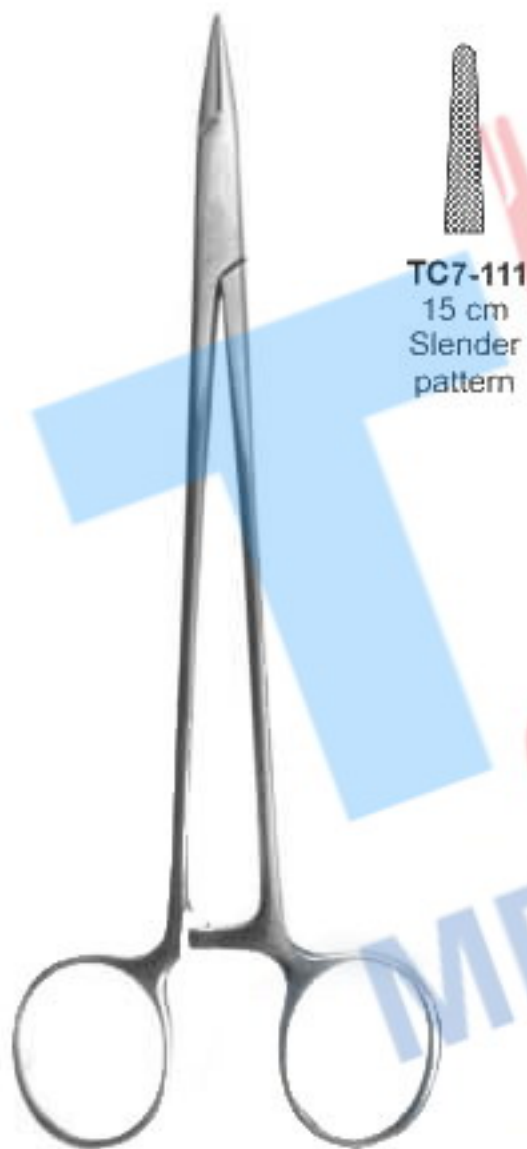

A

B

Masson-Luethy
Needle Holders

TC7-093
27 cm
Serrated

Nadelhalter
Prote-aiguilles

Porta-agujas
Porta aghi

Olsen-Hegar Needle Holders

Halsey Needle Holders

Derf Needle Holders

Nadelhalter
Prote-aiguilles

Porta-agujas
Porta aghi

Kilner Needle Holders

Neivert Needle Holders

Collier Needle Holders

Doyen Needle Holders

Nadelhalter
Prote-aiguilles

Porta-agujas
Porta aghi

**Crile-Murray
Needle Holders**

**Metzenbaum
Needle Holders**

Johnson Needle Holders

**Wangensteen
Needle Holders**

**Masson Needle Holder
TC7-115
27 cm**

Nadelhalter
Prote-aiguilles