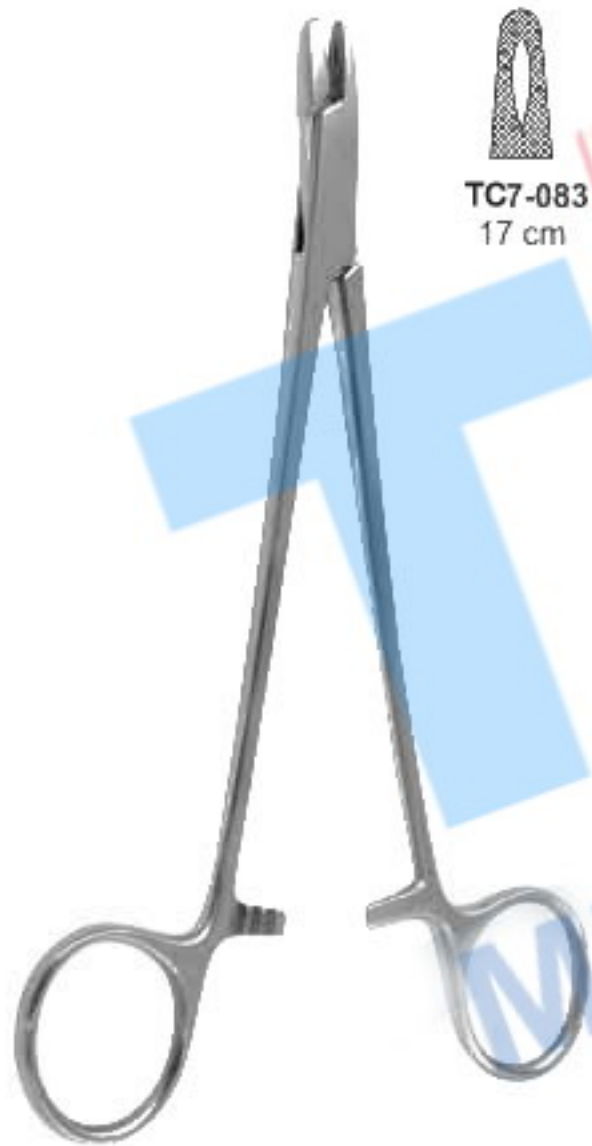

Nadelhalter
Prote-aiguilles

Porta-agujas
Porta aghi

Mass. General Hospital
Needle Holders