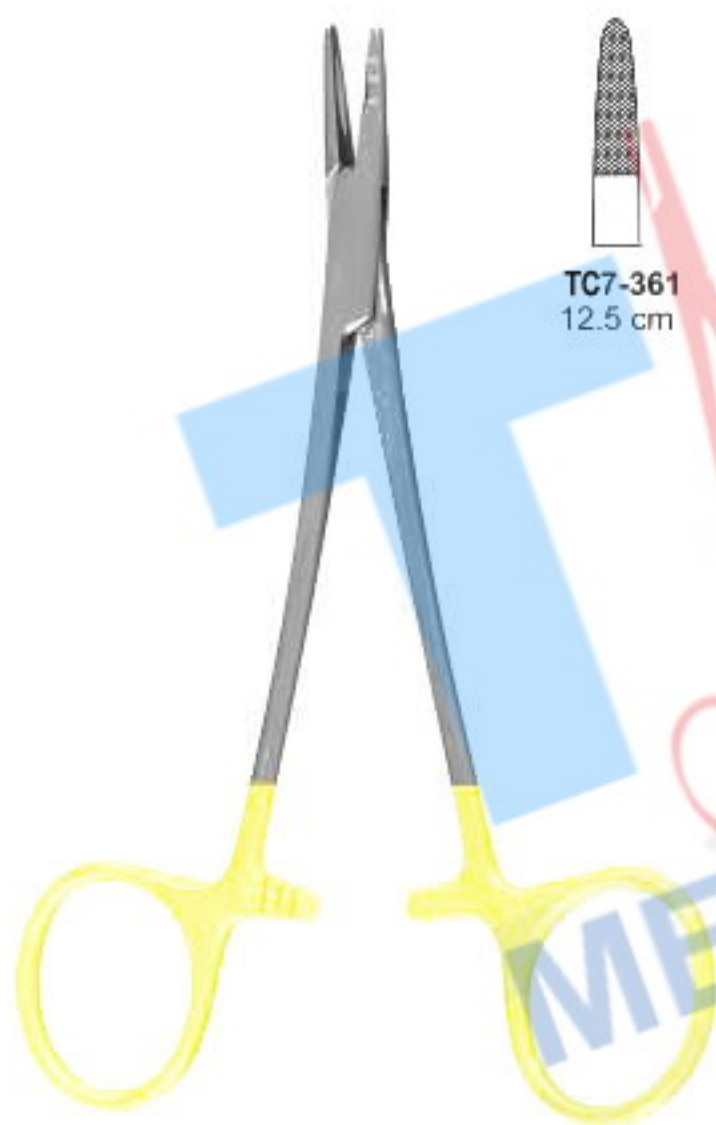

TC7-345
18 cm
TC7-346
23 cm

TC7-347
26 cm

TC7-348
30 cm

Debakey-Vascular/Extra Light Needle Holders T.C

TC7-349
18 cm
Serrated-Solid

TC7-350
20 cm
Serrated-Solid

TC7-351
23 cm
Serrated-Solid

TC7-352
26 cm
Serrated-Solid

TC7-353
31 cm
Serrated-Solid

Nadelhalter
Prote-aiguilles

Porta-agujas
Porta aghi

Wire Twisters Needle Holders T.C

Sternum Needle Holders T.C

Cooley-Baumgaften Wire Twister Needle Holders T.C
Extra heavy needle holder designed for twisting of wire and placement of retention suture. Heavy, blunt jaws.

Rubio Wire Twister Needle Holders T.C

Nadelhalter
Prote-aiguilles

Porta-agujas
Porta aghi

TC7-361
12.5 cm

Neivert Needle Holders T.C

TC7-362
13 cm
Smooth

TC7-363
15 cm
Smooth

TC7-364
13 cm