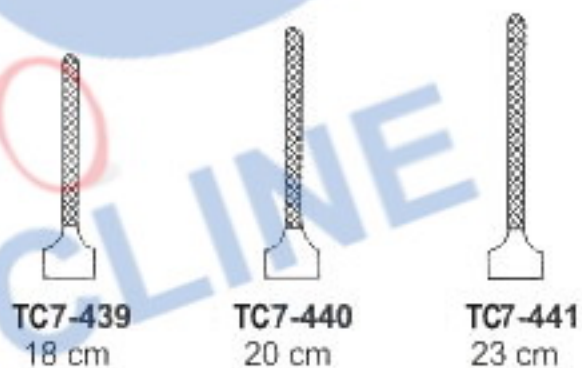

Langenbeck-Ryder Needle Holders T.C