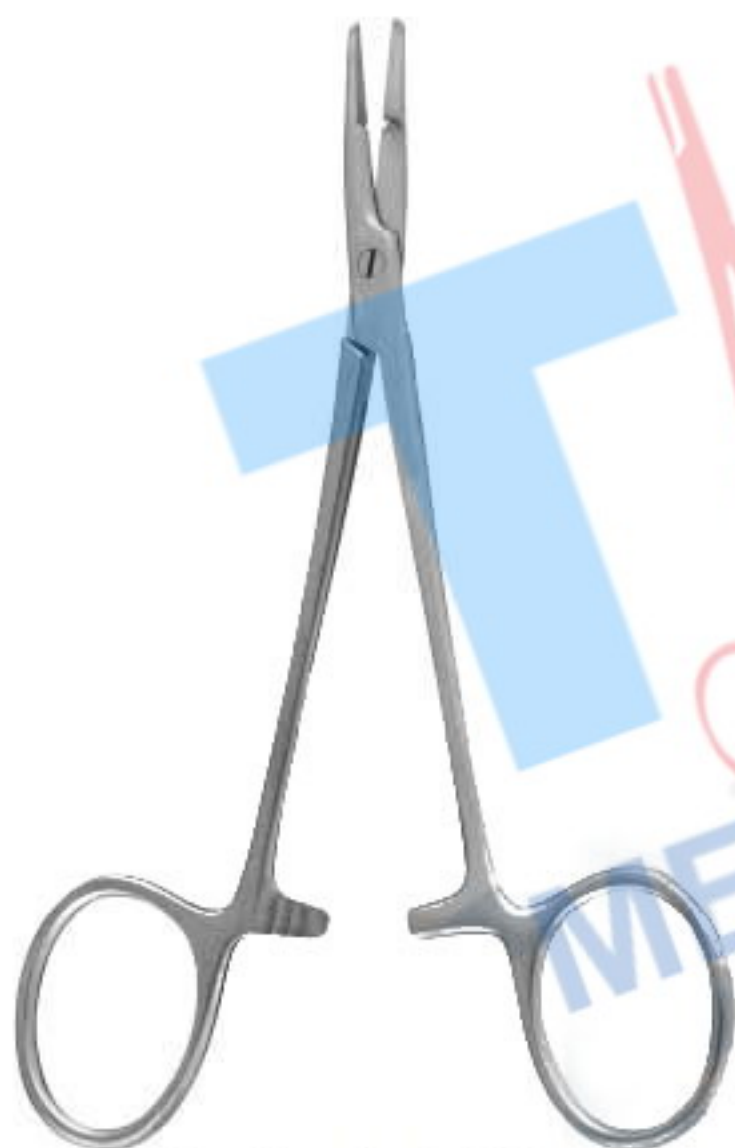

A

B

Masson-Luethy
Needle Holders

TC7-093
27 cm
Serrated

Nadelhalter
Prote-aiguilles

Porta-agujas
Porta aghi

Olsen-Hegar Needle Holders

Halsey Needle Holders

Porta-agujas
Porta aghi

**Crile-Murray
Needle Holders**

**Metzenbaum
Needle Holders**

Johnson Needle Holders

**Wangensteen
Needle Holders**

**Masson Needle Holder
TC7-115
27 cm**

Nadelhalter
Prote-aiguilles