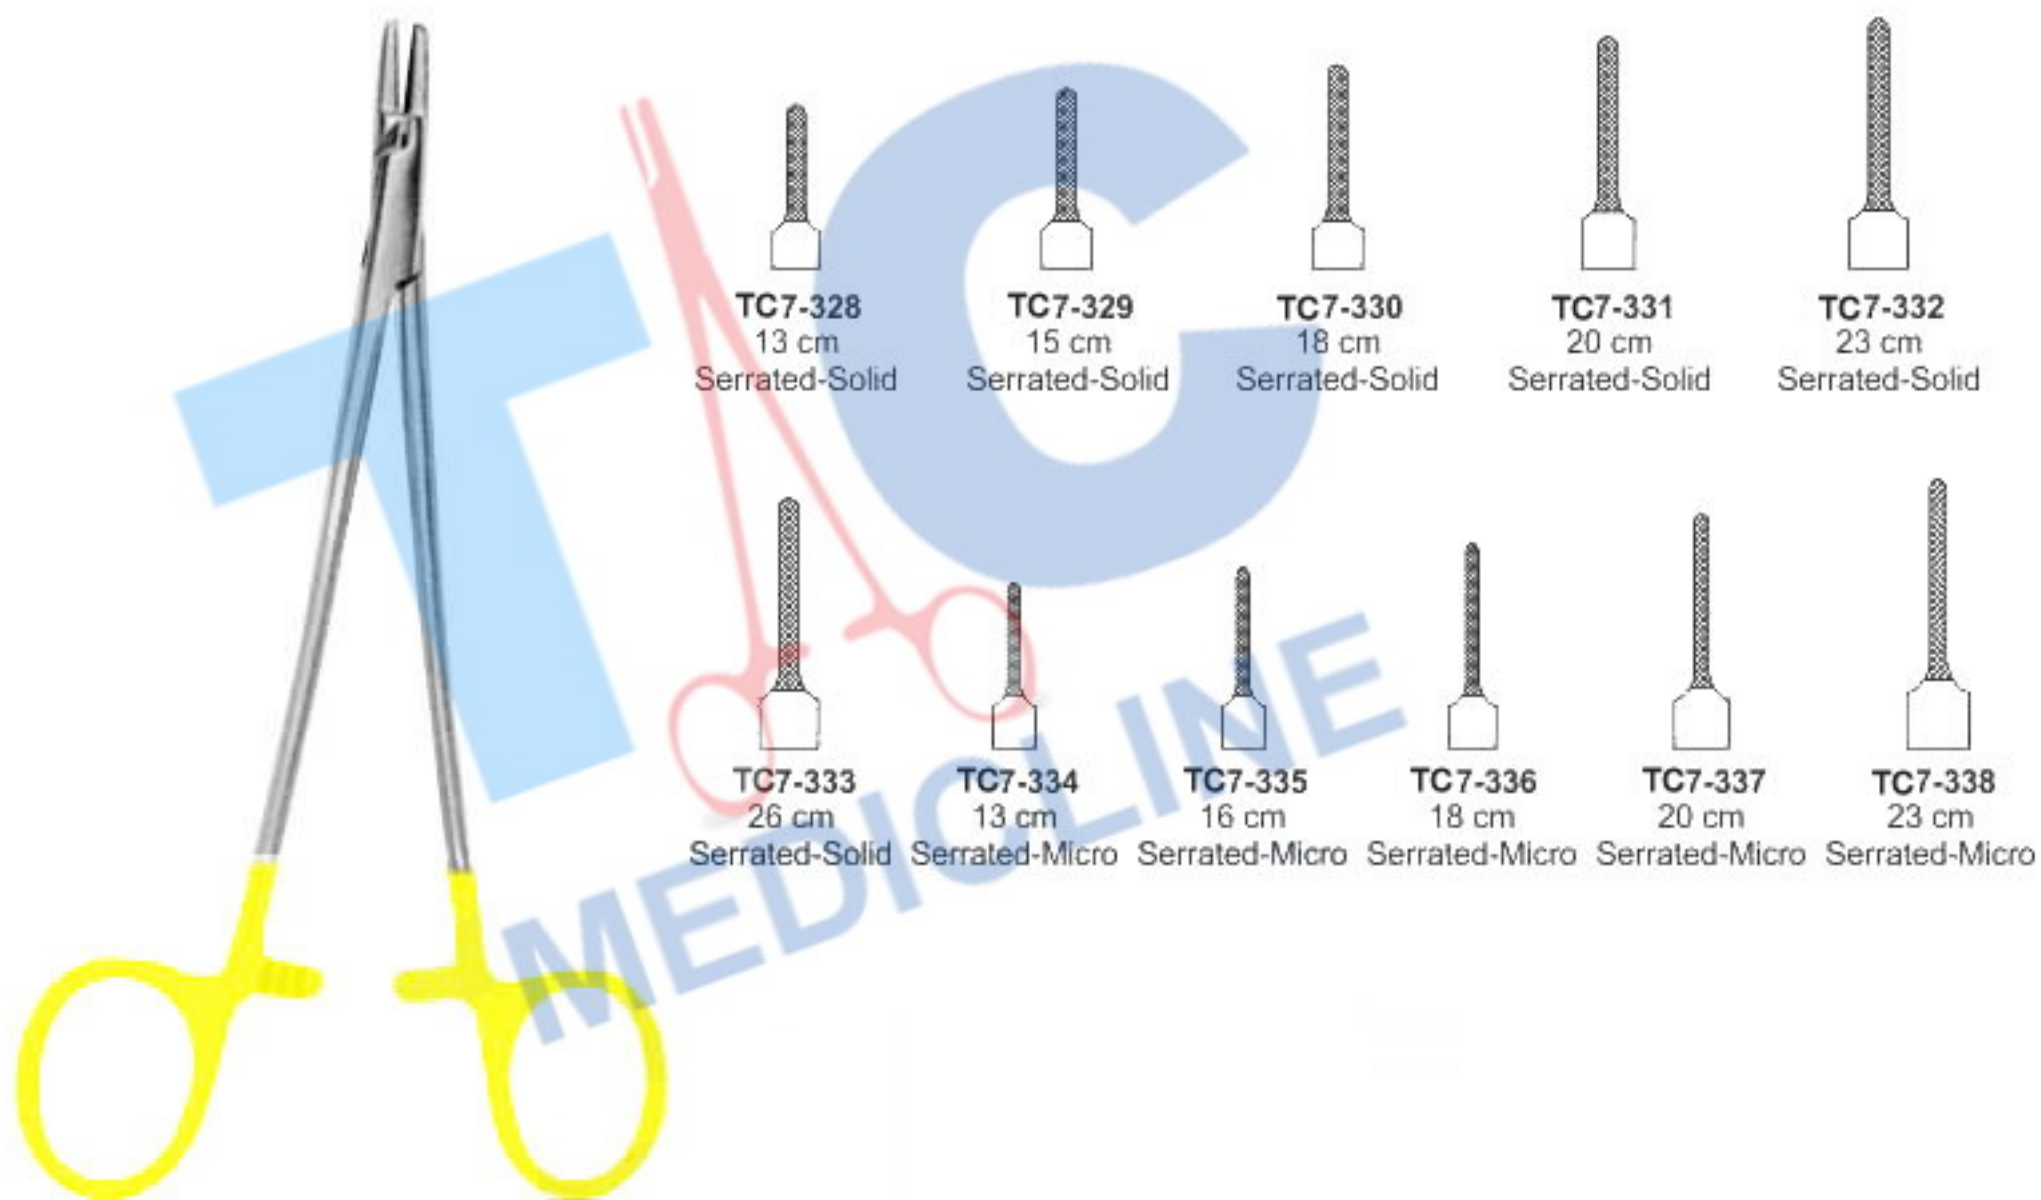

Nadelhalter
Prote-aiguilles

Porta-agujas
Porta aghi

**Ryder French-Eye/Standard/Micro
Needle Holders T.C**