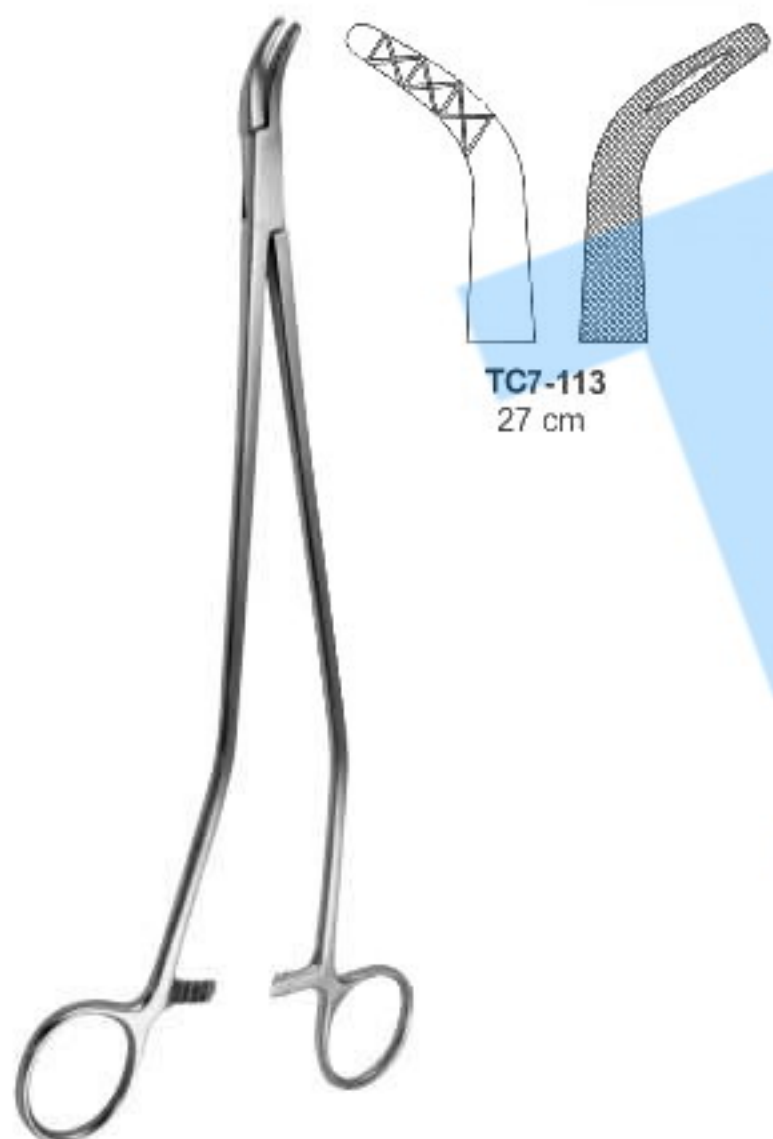

A

B

Masson-Luethy
Needle Holders

TC7-093
27 cm
Serrated

Nadelhalter
Prote-aiguilles

Porta-agujas
Porta aghi

Olsen-Hegar Needle Holders

Halsey Needle Holders

Porta-agujas
Porta aghi

**Crile-Murray
Needle Holders**

**Metzenbaum
Needle Holders**

Johnson Needle Holders

**Wangensteen
Needle Holders**

**Masson Needle Holder
TC7-115
27 cm**

Nadelhalter
Prote-aiguilles