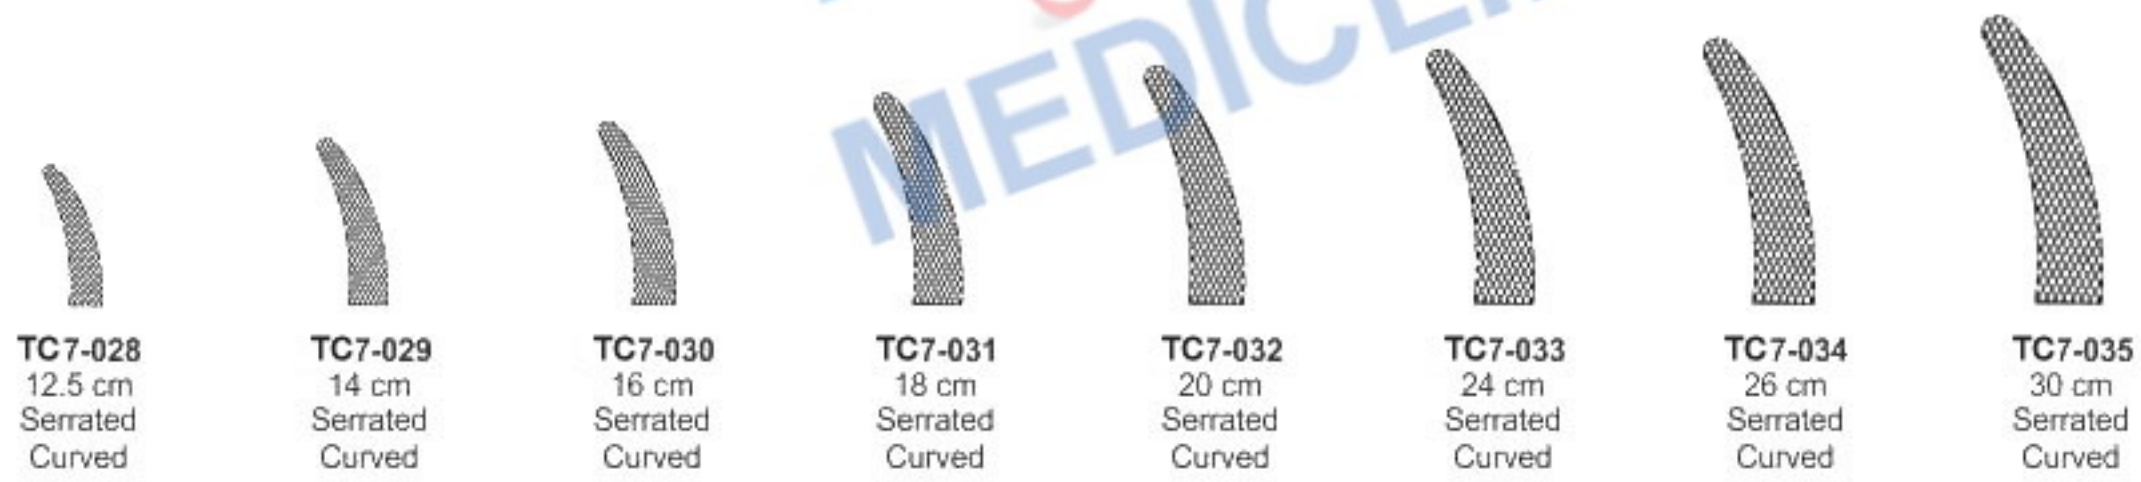

NEEDLE HOLDERS

MANUFACTURER & EXPORTER

Nadelhalter
Prote-aiguilles

Porta-agujas
Porta aghi

Mayo-Hegar
Needle Holders

Nadelhalter
Prote-aiguilles

Porta-agujas
Porta aghi

Also available in
Ultra Smooth

**Baumgartner
Needle Holder**

TC7-036
12.5 cm
Serrated-Solid

TC7-037
14 cm
Serrated-Solid

TC7-038
16 cm
Serrated-Solid

TC7-039
18 cm
Serrated-Solid

TC7-040
20 cm
Serrated-Solid

TC7-041
24 cm
Serrated-Solid

TC7-042
26 cm
Serrated-Solid