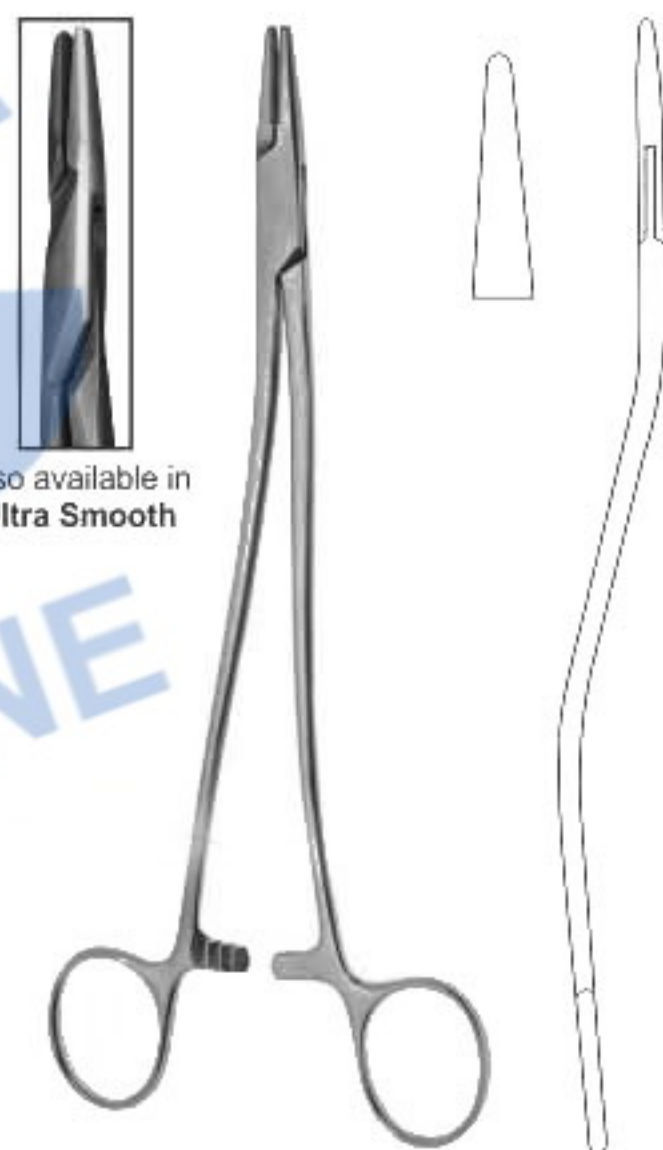

Jacobson Needle Holders

Also available in
Ultra Smooth

TC7-079
18 cm

Also available in
Ultra Smooth

Thomson Walker
Needle Holders

TC7-080
20 cm
Box Joint

TC7-081 18 cm
TC7-082 25 cm
Pound Action Joint.

Naunton Morgan Needle Holders

Nadelhalter
Prote-aiguilles

Porta-agujas
Porta aghi

Mass. General Hospital
Needle Holders

Adson Needle Holders

New Orleans Needle Holders

Heaney Needle Holders

Nadelhalter
Prote-aiguilles

Porta-agujas
Porta aghi

Also available in
Ultra Smooth

Senning Needle Holders
(Schwed. Model)

TC7-088
15 cm

TC7-089
17 cm

Also available in
Ultra Smooth

Wertheim Needle Holders
TC7-090 20 cm
TC7-091 24 cm

Gillies Needle Holders
TC7-092 16 cm