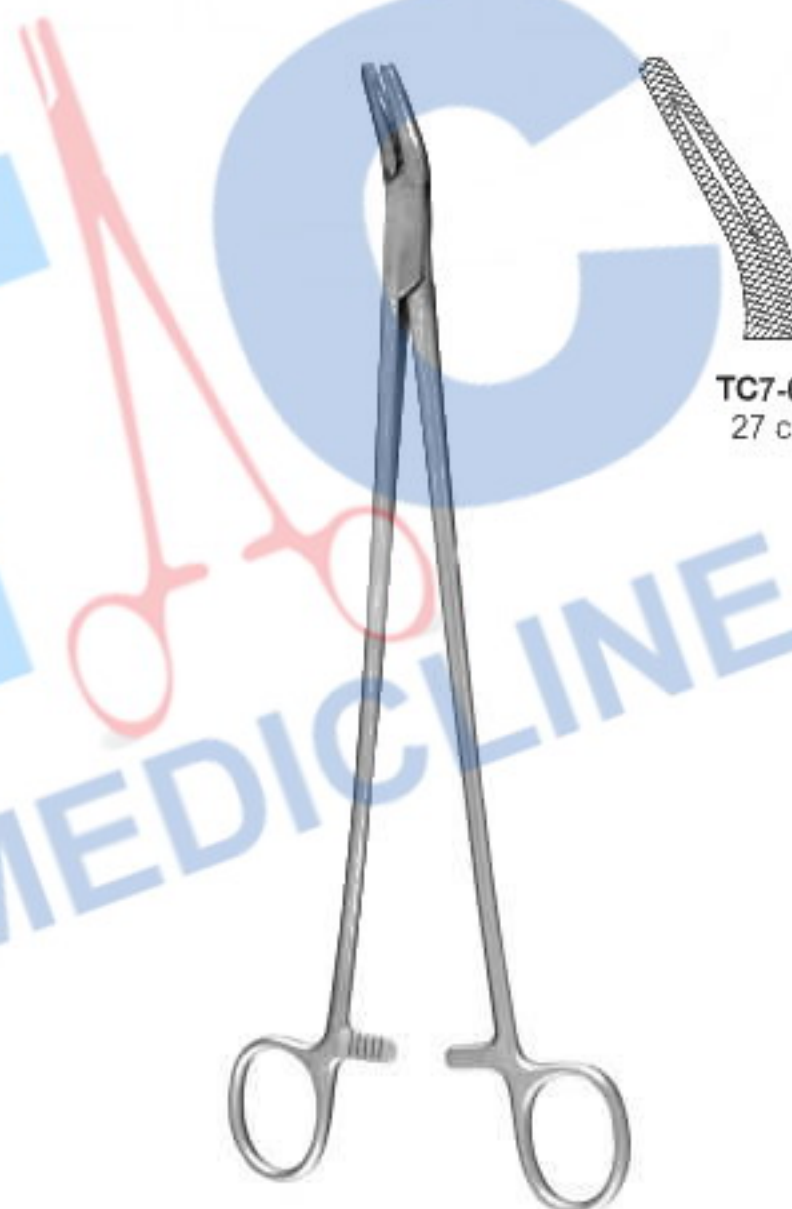

Finocchietto Needle Holders