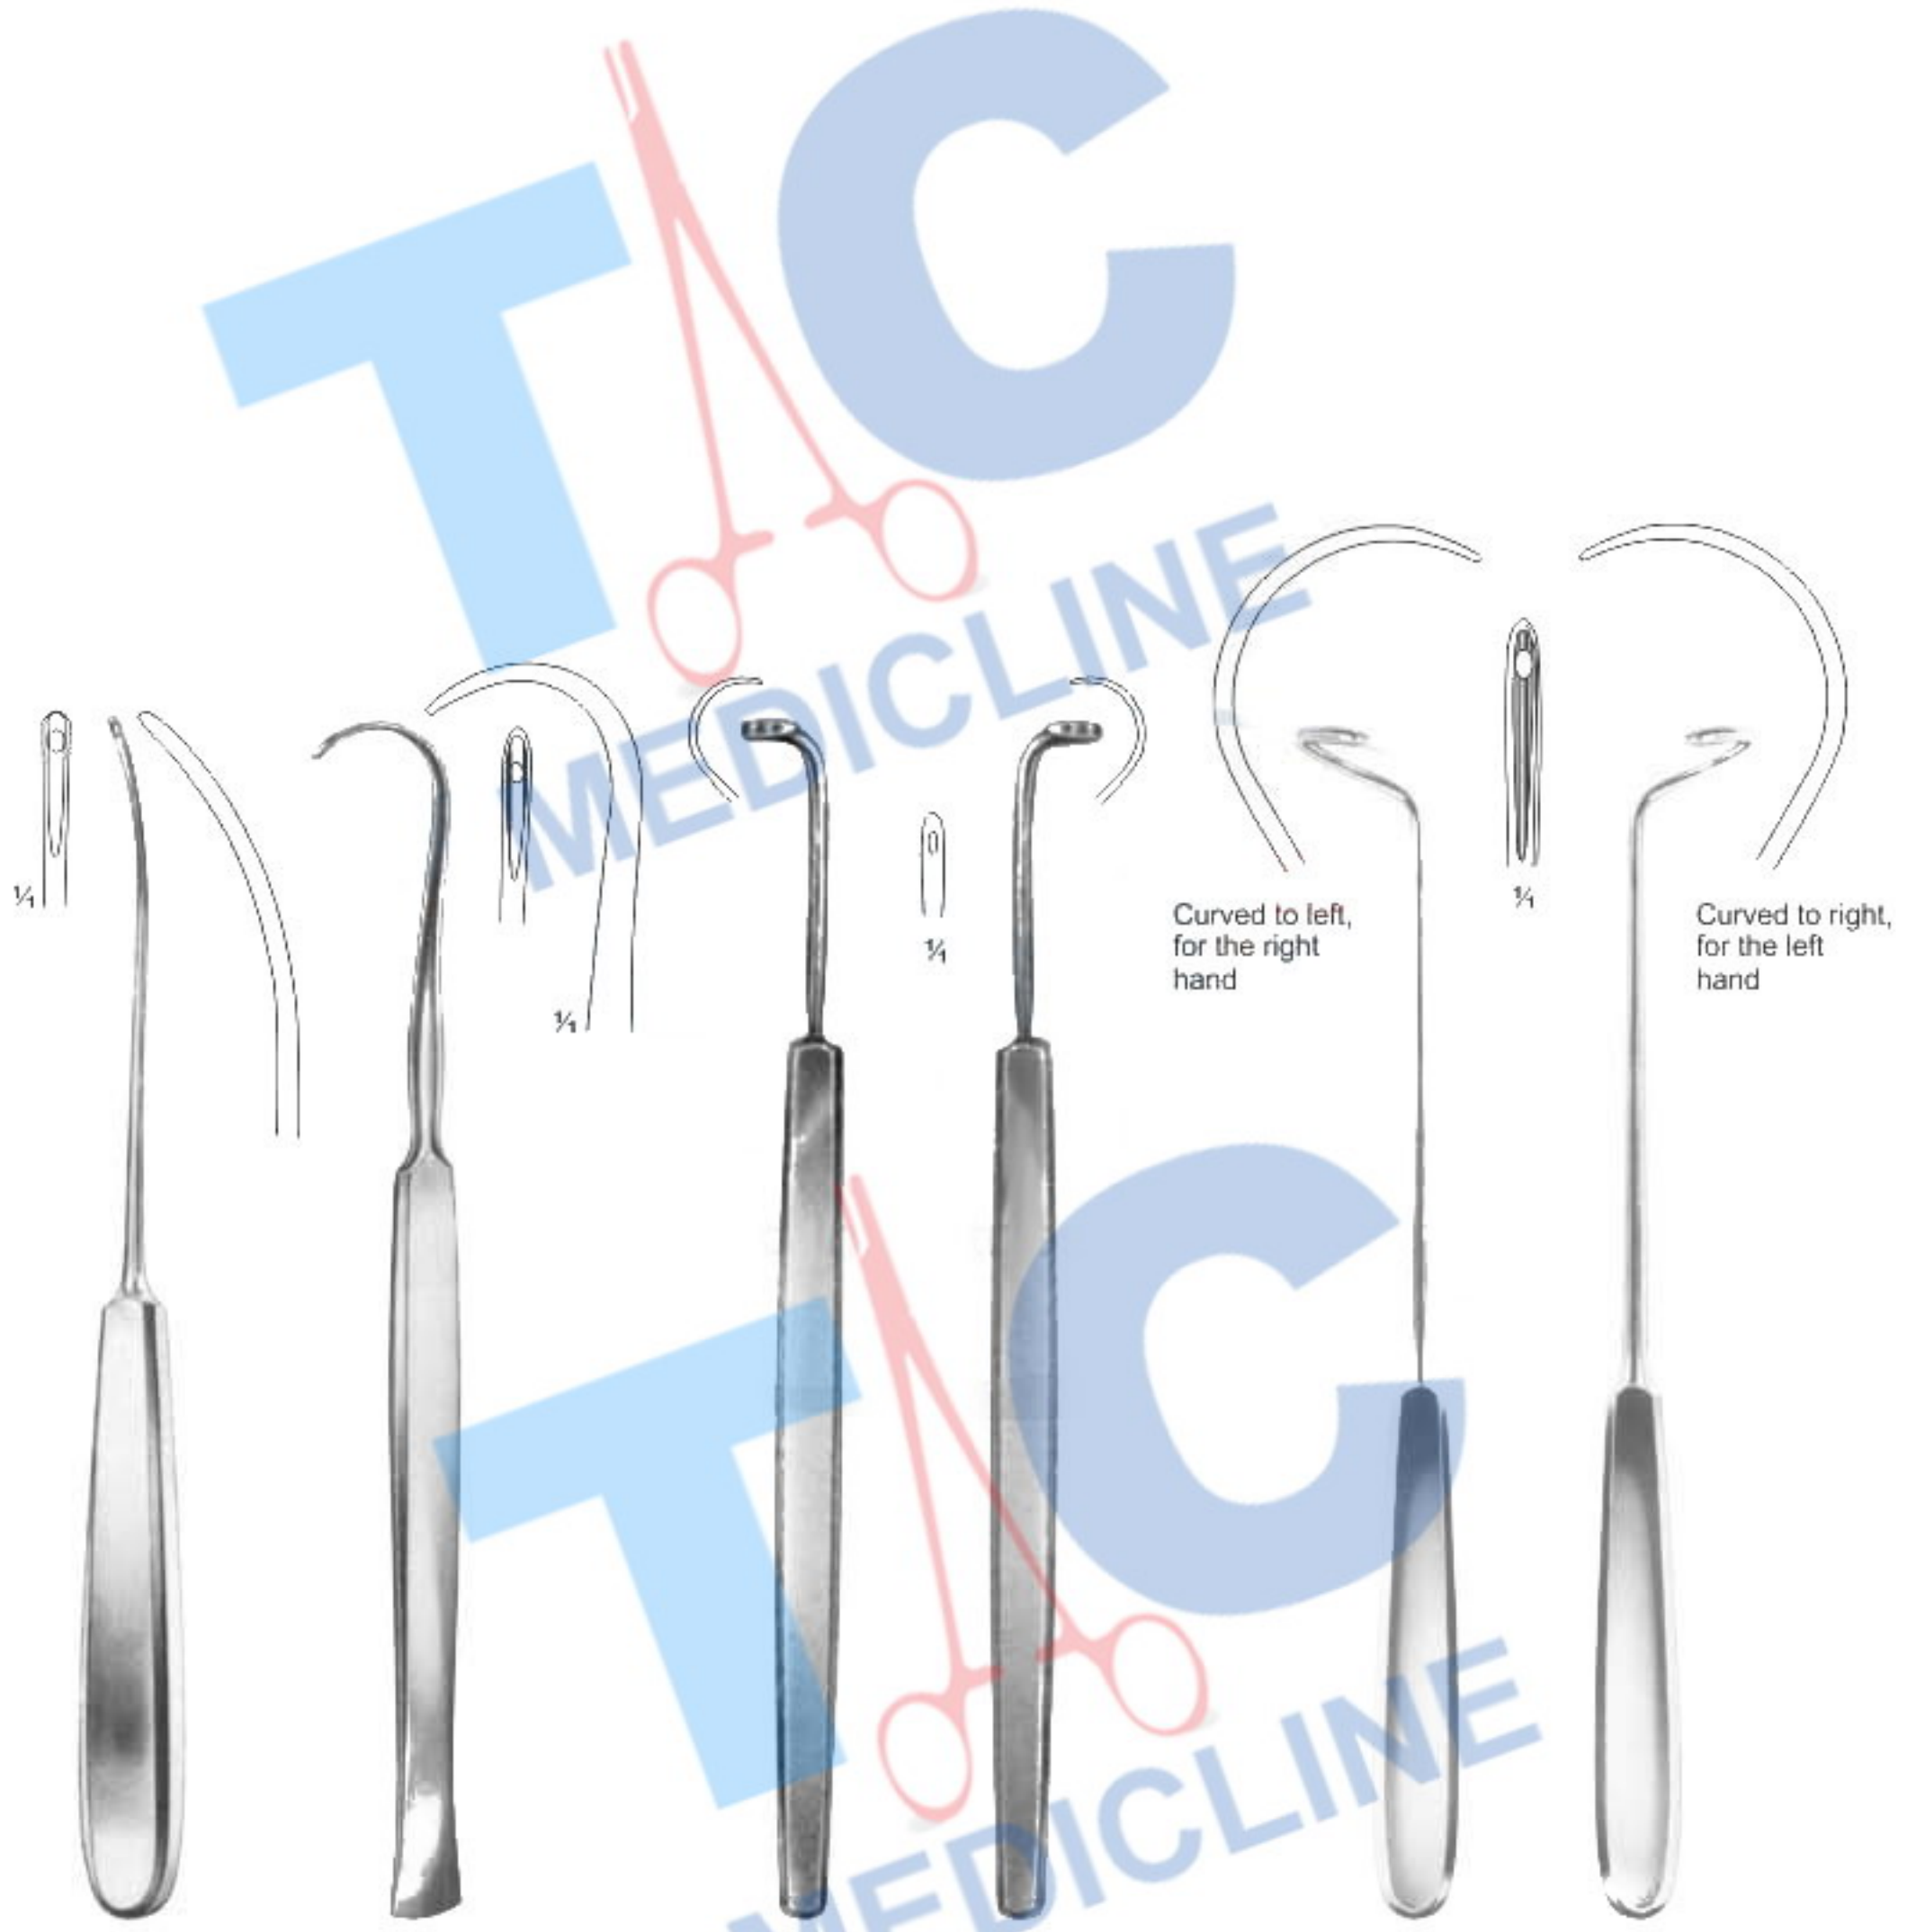

Unterbindungsnadeln
aguja para ligaduras

Aiguilles a ligatures
aghi di legatura

Ligature Needle
TC7-595
20 cm

Cooper Needle
TC7-596
19 cm

Kronecker Needle
TC7-597
13 cm
delicate
for right hand

Kronecker Needle
TC7-598
13 cm
delicate
for left hand

Deschamps Needle
TC7-599
24 cm

Deschamps Needle
TC7-600
24 cm