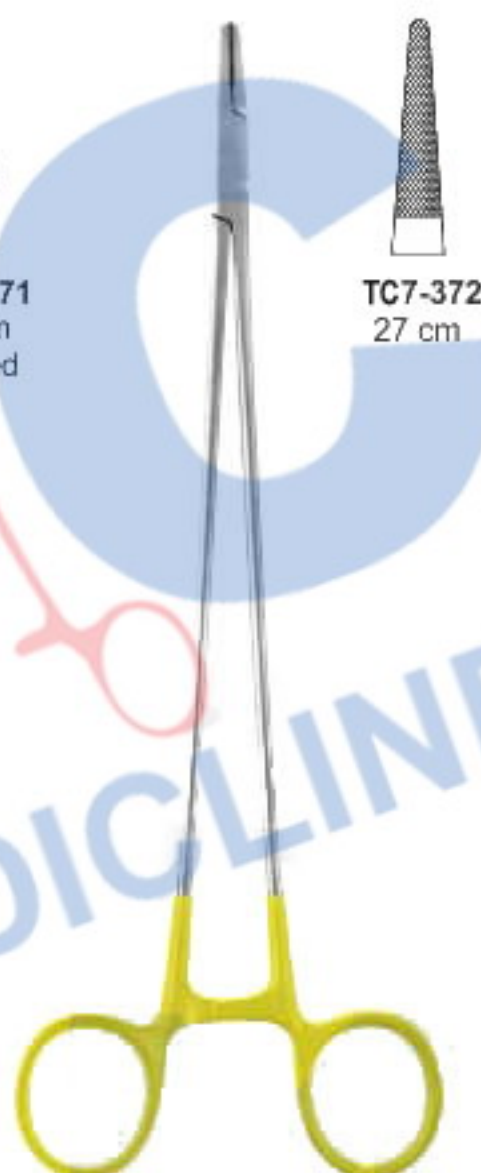

TC7-365
15 cm

Webster Needle Holders T.C

TC7-366
21 cm
Cvd.
Serrated-Solid

Heaney-Gyne Needle Holders T.C

TC7-367
24 cm
Cvd.
Tungsten
Carbide
Serrated-Solid

TC7-368
26 cm
Cvd.
Tungsten
Carbide
Serrated-Solid

Wire Tightening
Needle Holders T.C
TC7-369 18 cm

Nadelhalter
Prote-aiguilles

Porta-agujas
Porta aghi

Julian Needle Holders T.C

TC7-370
20 cm
Straight

TC 7-371
20 cm
Curved

Masson Needle Holders T.C

TC7-372
27 cm

O'Brien Needle Holders T.C
TC7-373 30 cm

Martin
Needle Holder mini profile elastic type

TC7-374
15 cm

TC7-375
17 cm

TC7-376
20 cm

Thomson-Walker Needle Holders T.C
TC7-377 20 cm
TC7-378 25 cm

Hepp-Scheidel
TC7-379
Micro Needle Holder smooth jaw
18 cm

Nadelhalter
Prote-aiguilles

Porta-agujas
Porta aghi

Lichtenberg
TC7-380 20 cm
Needle Holder lightweight model
standard profile

TC7-381
18 cm

TC7-382
22 cm

Castroviejo Needle Holders T.C

TC7-383
14 cm
Straight