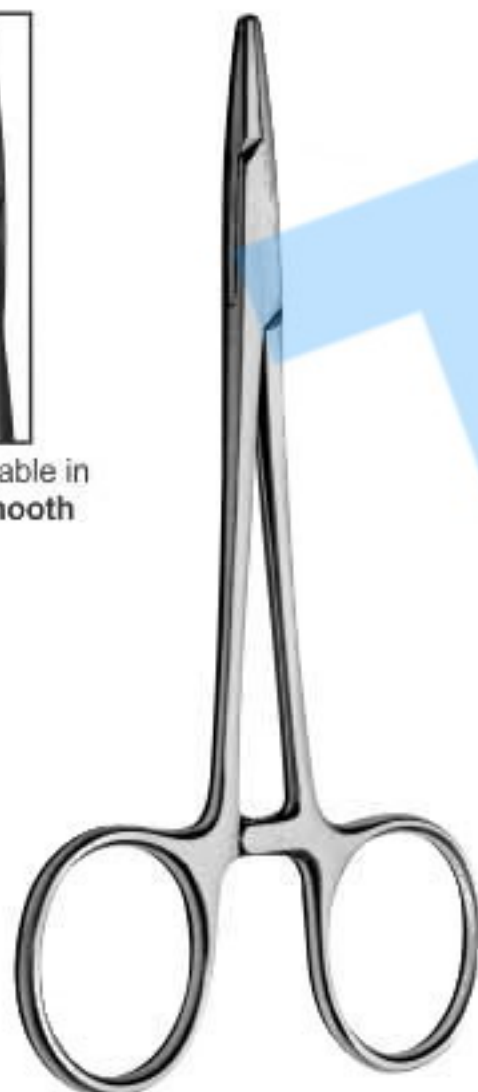

**Baumgartner
Needle Holder**

TC7-036
12.5 cm
Serrated-Solid

TC7-037
14 cm
Serrated-Solid

TC7-038
16 cm
Serrated-Solid

TC7-039
18 cm
Serrated-Solid

TC7-040
20 cm
Serrated-Solid

TC7-041
24 cm
Serrated-Solid

TC7-042
26 cm
Serrated-Solid

TC7-043
30 cm
Serrated-Solid

Also available in
Ultra Smooth

**Webster
Needle Holder**

7-044
11.5 cm
Smooth

TC7-045
12 cm
Smooth

TC7-046
12.5 cm
Smooth

TC7-047
13 cm
Smooth

TC7-048
14 cm
Smooth