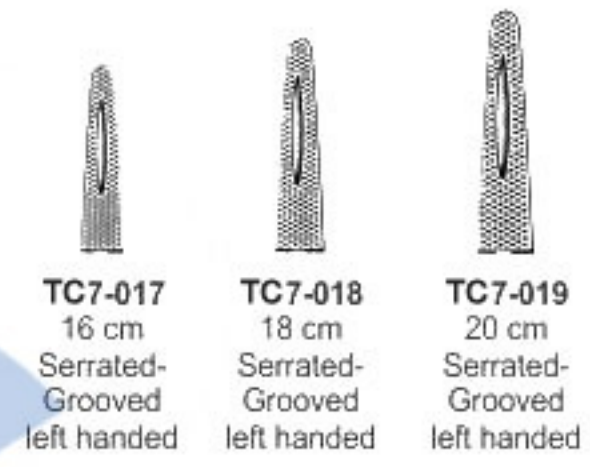

NEEDLE HOLDERS

MANUFACTURER & EXPORTER

Nadelhalter
Prote-aiguilles

Porta-agujas
Porta aghi

Mayo-Hegar
Needle Holders

Nadelhalter
Prote-aiguilles

Porta-agujas
Porta aghi

Also available in
Ultra Smooth

**Baumgartner
Needle Holder**

TC7-036
12.5 cm
Serrated-Solid

TC7-037
14 cm
Serrated-Solid

TC7-038
16 cm
Serrated-Solid

TC7-039
18 cm
Serrated-Solid

TC7-040
20 cm
Serrated-Solid

TC7-041
24 cm
Serrated-Solid

TC7-042
26 cm
Serrated-Solid

TC7-043
30 cm
Serrated-Solid

Also available in
Ultra Smooth

**Webster
Needle Holder**

7-044
11.5 cm
Smooth

TC7-045
12 cm
Smooth

TC7-046
12.5 cm
Smooth

TC7-047
13 cm
Smooth

TC7-048
14 cm
Smooth