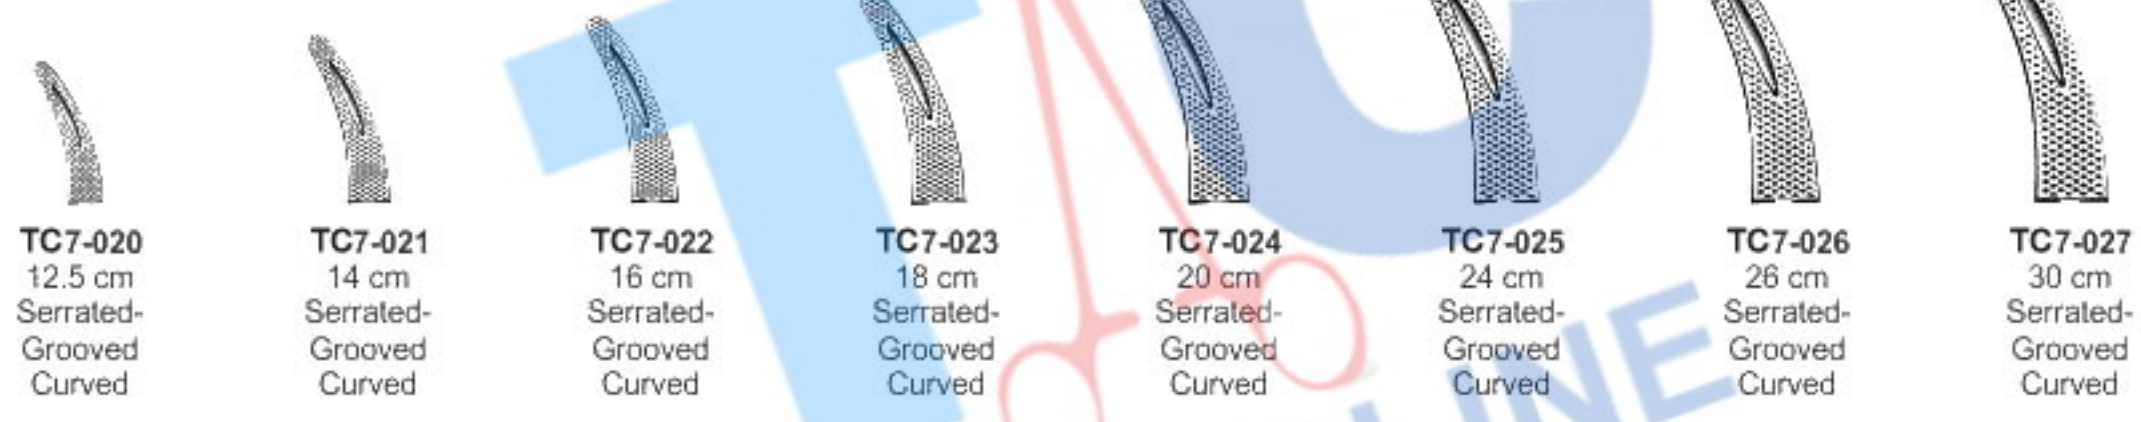

NEEDLE HOLDERS

MANUFACTURER & EXPORTER

Nadelhalter
Prote-aiguilles

Porta-agujas
Porta aghi

Mayo-Hegar
Needle Holders

Nadelhalter
Prote-aiguilles

Porta-agujas
Porta aghi

Also available in
Ultra Smooth

**Baumgartner
Needle Holder**

TC7-036
12.5 cm
Serrated-Solid

TC7-037
14 cm
Serrated-Solid

TC7-038
16 cm
Serrated-Solid

TC7-039
18 cm
Serrated-Solid

TC7-040
20 cm
Serrated-Solid

TC7-041
24 cm
Serrated-Solid

TC7-042
26 cm
Serrated-Solid

TC7-043
30 cm
Serrated-Solid

Also available in
Ultra Smooth

**Webster
Needle Holder**

7-044
11.5 cm
Smooth

TC7-045
12 cm
Smooth

TC7-046
12.5 cm
Smooth

TC7-047
13 cm
Smooth

TC7-048
14 cm
Smooth