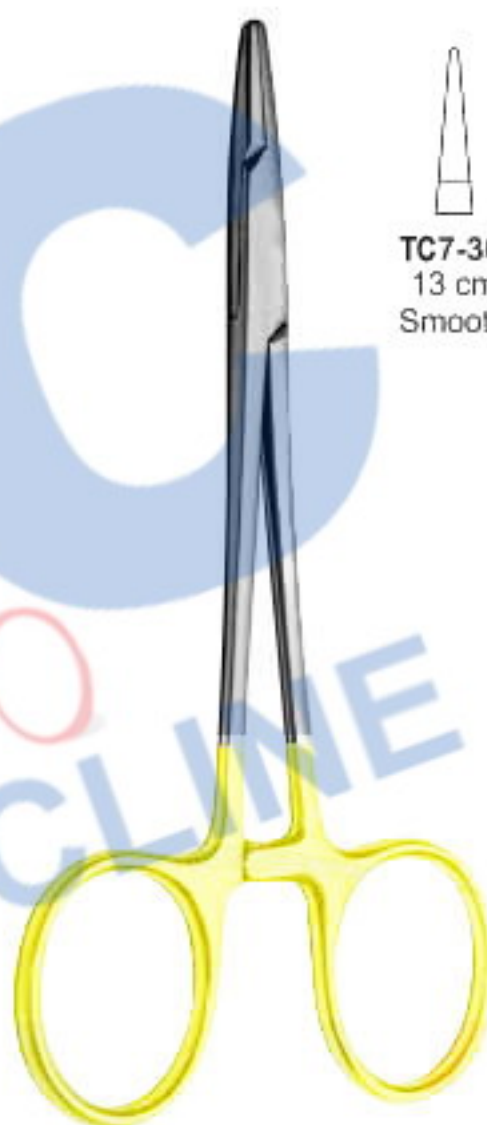

TC7-353
31 cm
Serrated-Solid

Nadelhalter
Prote-aiguilles

Porta-agujas
Porta aghi

Wire Twisters Needle Holders T.C

Sternum Needle Holders T.C

Cooley-Baumgaften Wire Twister Needle Holders T.C
Extra heavy needle holder designed for twisting of wire and placement of retention suture. Heavy, blunt jaws.

Rubio Wire Twister Needle Holders T.C

Nadelhalter
Prote-aiguilles

Porta-agujas
Porta aghi

TC7-361
12.5 cm

Neivert Needle Holders T.C

TC7-362
13 cm
Smooth

TC7-363
15 cm
Smooth

TC7-364
13 cm