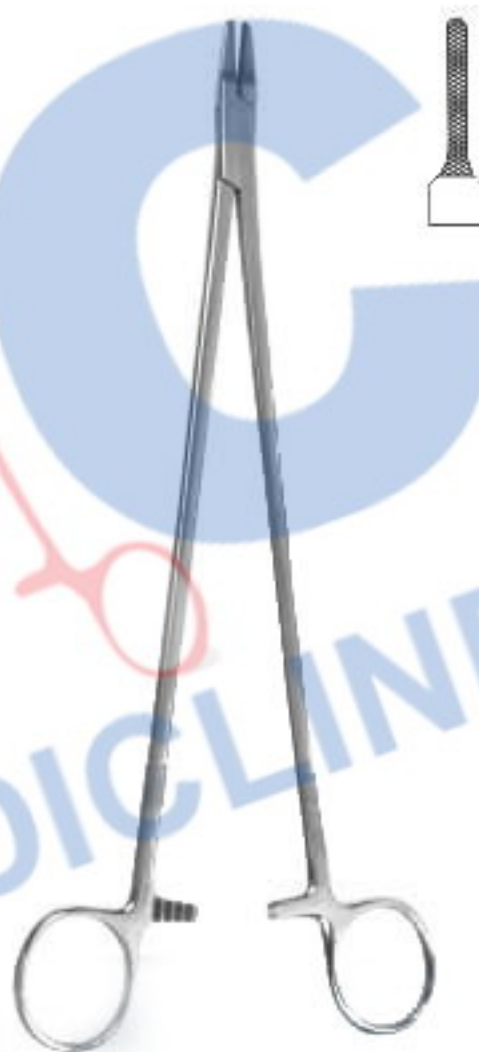

Porta-agujas
Porta aghi

**Crile-Murray
Needle Holders**

**Metzenbaum
Needle Holders**

Johnson Needle Holders

**Wangensteen
Needle Holders**

**Masson Needle Holder
TC7-115
27 cm**

Nadelhalter
Prote-aiguilles

Porta-agujas
Porta aghi

De Bakey Needle Holders

- TC7-116 18 cm
- TC7-117 20 cm
- TC7-118 22 cm
- TC7-119 25 cm

Intracardiac Needle Holders

- TC7-120 18 cm
- TC7-121 20 cm
- TC7-122 22 cm
- TC7-123 25 cm

Microvascular Needle Holders