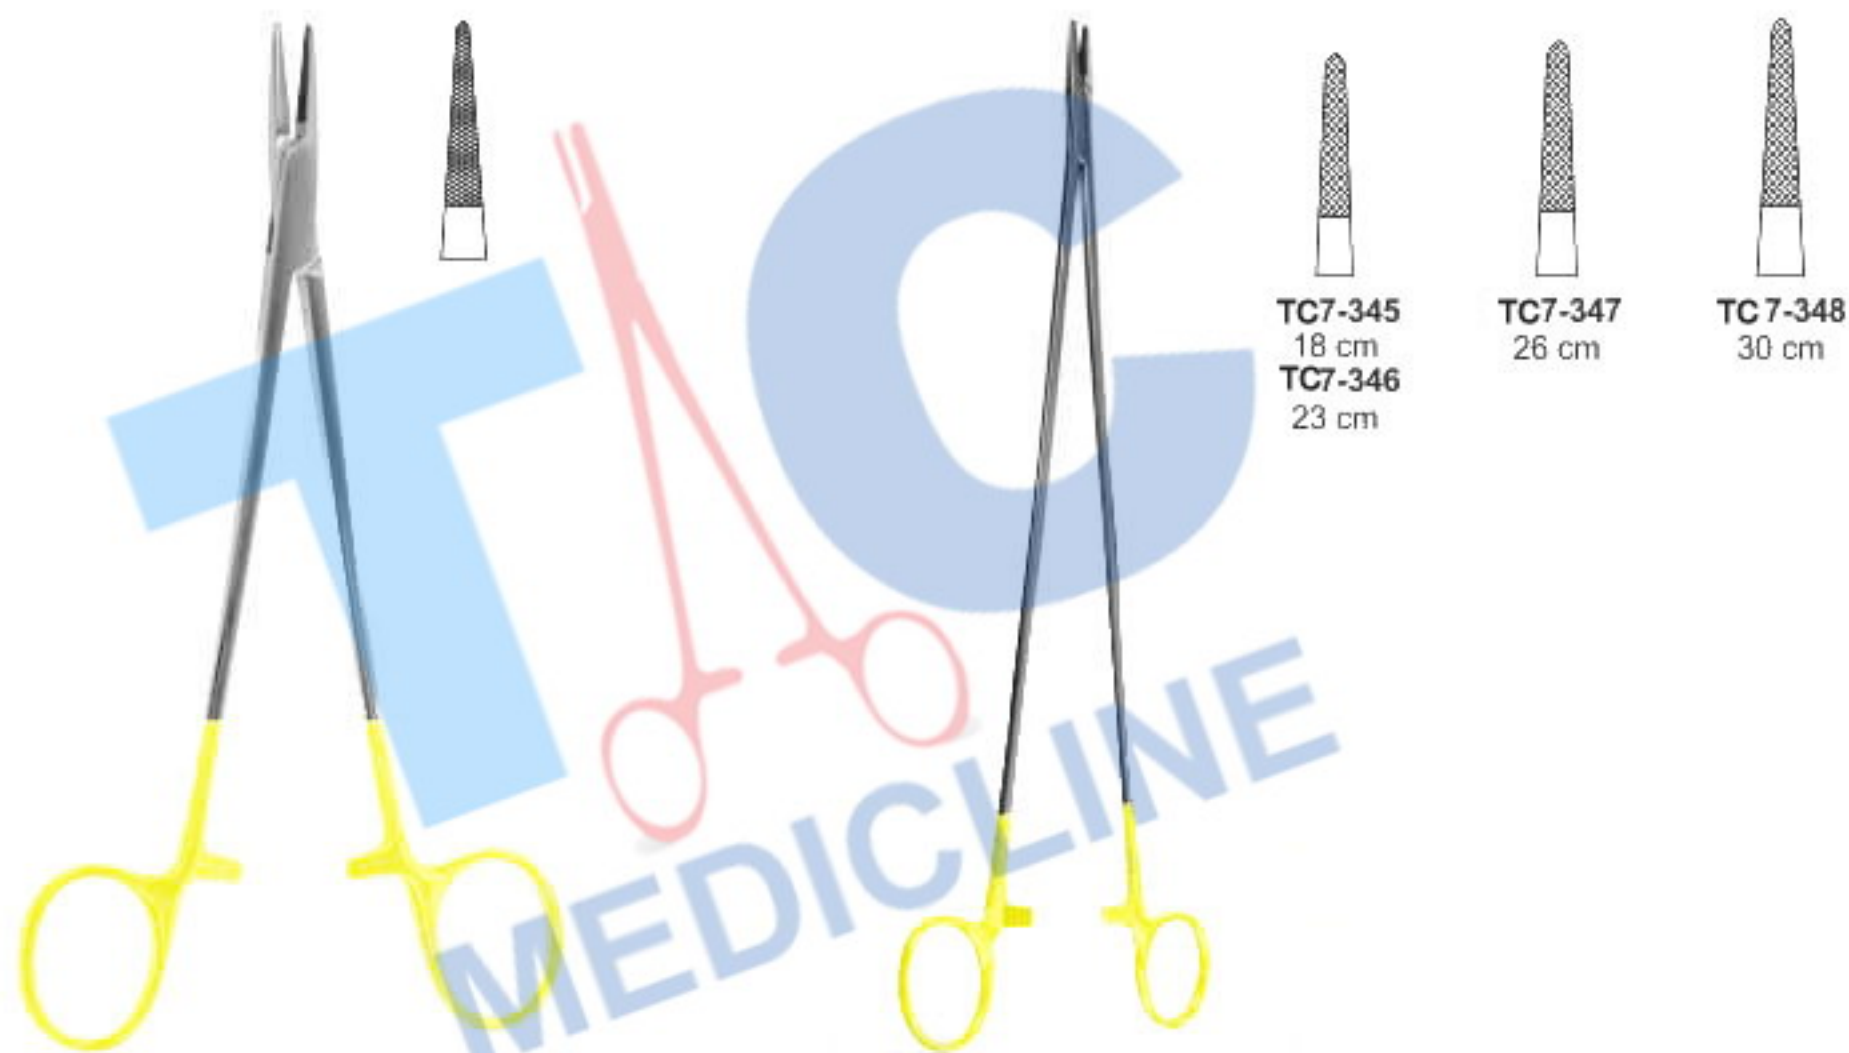

Nadelhalter
Prote-aiguilles

Porta-agujas
Porta aghi

De Bakey Needle Holders T.C

- TC7-341** 18 cm
- TC7-342** 20 cm
- TC7-343** 22 cm
- TC7-344** 25 cm

Debakey Cardiovascular Needle Holders T.C

Delicate patterns.
serrated.