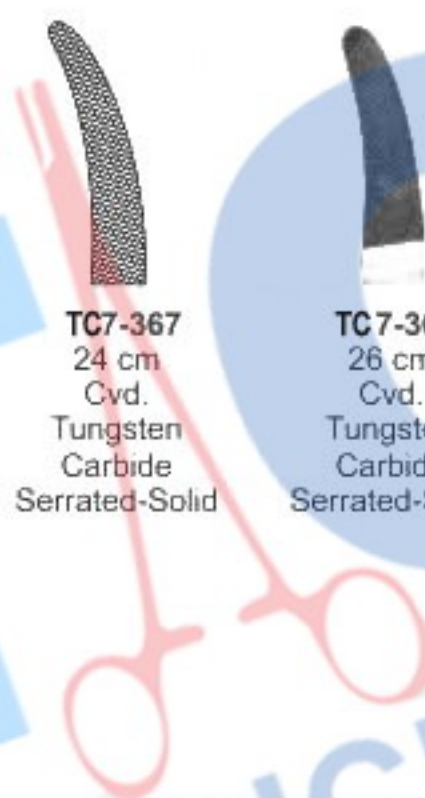

TC7-353
31 cm
Serrated-Solid

Nadelhalter
Prote-aiguilles

Porta-agujas
Porta aghi

Wire Twisters Needle Holders T.C

Sternum Needle Holders T.C

Cooley-Baumgaften Wire Twister Needle Holders T.C
Extra heavy needle holder designed for twisting of wire and placement of retention suture. Heavy, blunt jaws.

Rubio Wire Twister Needle Holders T.C

Nadelhalter
Prote-aiguilles

Porta-agujas
Porta aghi

TC7-361
12.5 cm

Neivert Needle Holders T.C

TC7-362
13 cm
Smooth

TC7-363
15 cm
Smooth

TC7-364
13 cm

TC7-365
15 cm

Webster Needle Holders T.C

TC7-366
21 cm
Cvd.
Serrated-Solid

Heaney-Gyne Needle Holders T.C

TC7-367
24 cm
Cvd.
Tungsten
Carbide
Serrated-Solid

TC7-368
26 cm
Cvd.
Tungsten
Carbide
Serrated-Solid