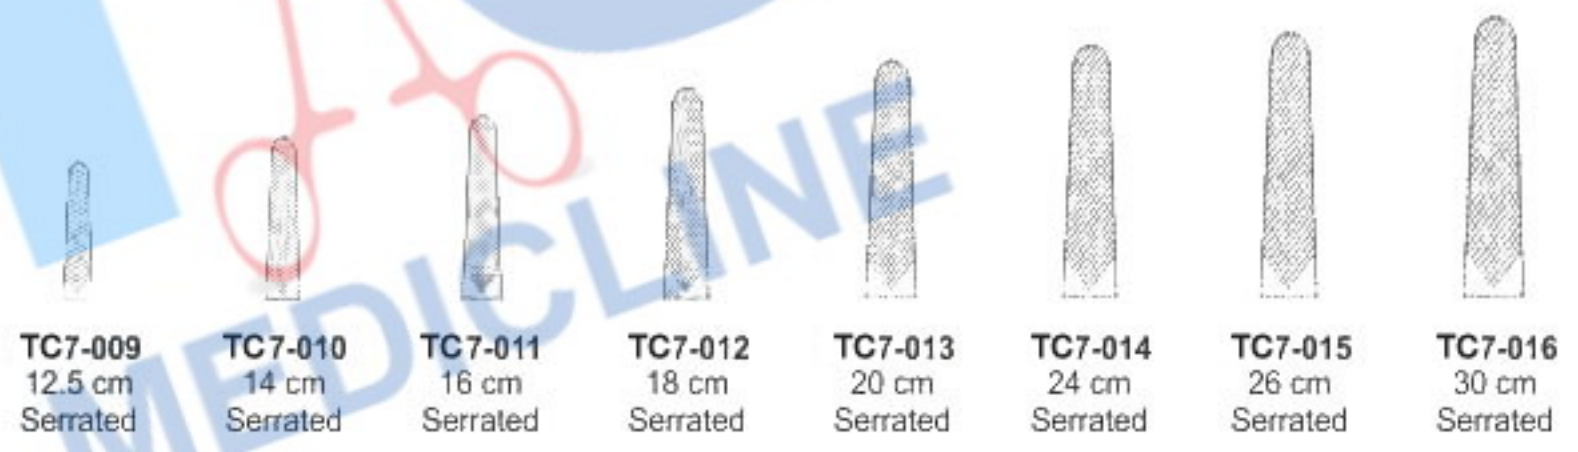

NEEDLE HOLDERS

MANUFACTURER & EXPORTER

Nadelhalter
Prote-aiguilles

Porta-agujas
Porta aghi

Mayo-Hegar
Needle Holders

Nadelhalter
Prote-aiguilles

Porta-agujas
Porta aghi

Also available in
Ultra Smooth