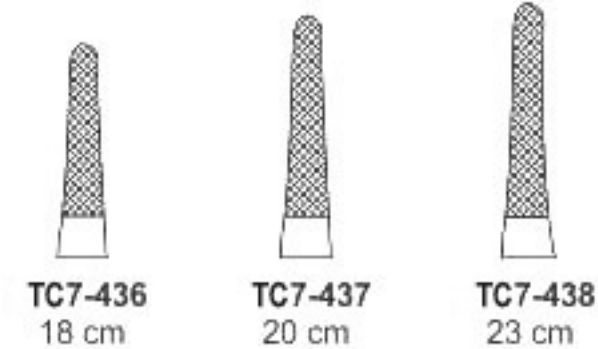

Langenbeck-Delicate Needle Holders T.C