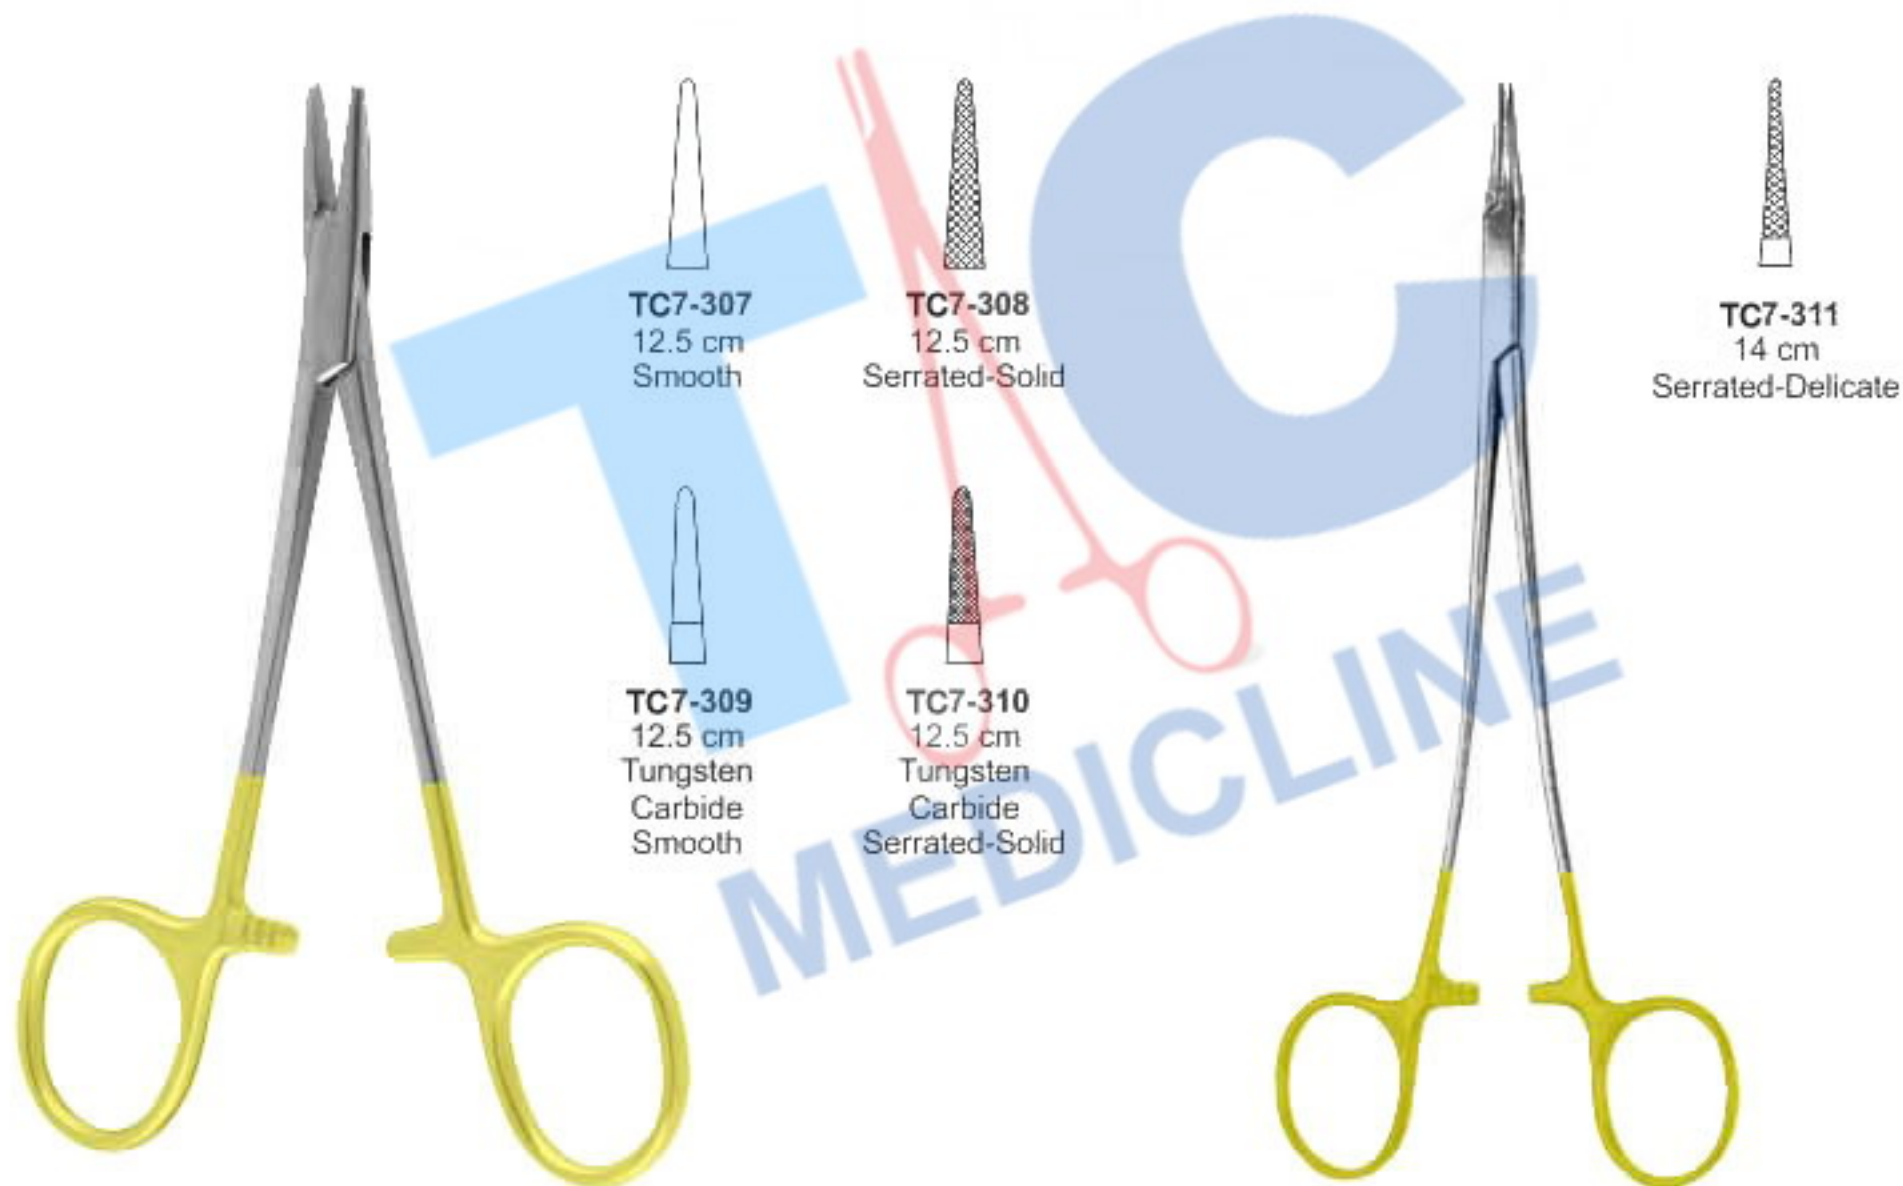

Finochietto Needle Holders T.C

Rochester Needle Holders T.C

Nadelhalter
Prote-aiguilles

Porta-agujas
Porta aghi

Stratte Needle Holders T.C

Gillies Needle Holders T.C

Halsey Needle Holders T.C

**Eufrete Pasque T.C
Needle Holders**

*Nadelhalter
Prote-aiguilles*

*Porta-agujas
Porta aghi*

Ryder Needle Holders T.C
Narrow jaws.

Cooley Intracardiac Needle Holders T.C
Narrow Jaw.

Baby Crile-Wood Needle Holders T.C

Nadelhalter
Prote-aiguilles