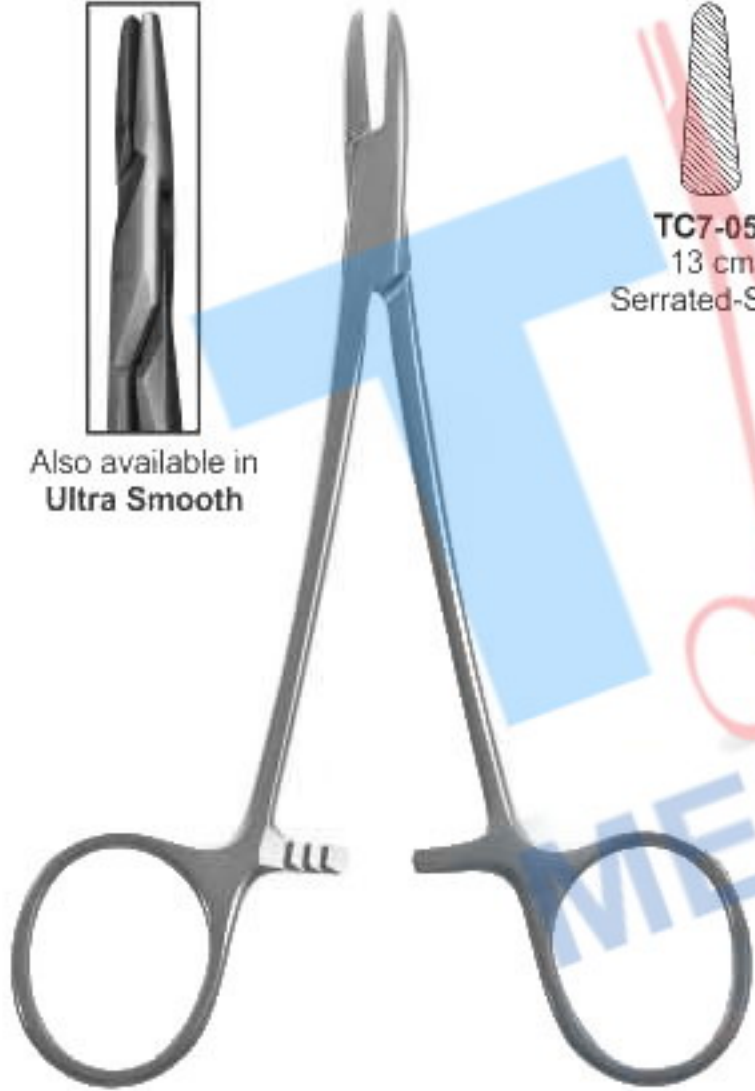

TC7-043
30 cm
Serrated-Solid

Also available in
Ultra Smooth

**Webster
Needle Holder**

7-044
11.5 cm
Smooth

TC7-045
12 cm
Smooth

TC7-046
12.5 cm
Smooth

TC7-047
13 cm
Smooth

TC7-048
14 cm
Smooth

TC7-049
15 cm
Smooth

TC7-050
18 cm
Smooth

TC7-051
20 cm
Smooth

Nadelhalter
Prote-aiguilles

Porta-agujas
Porta aghi

Also available in
Ultra Smooth

**Brown
Needle Holder**

TC7-052
13 cm
Serrated-Solid

TC7-053
18 cm
Serrated-Solid

Also available in
Ultra Smooth

**Baby Crile-Wood
Needle Holder**

TC7-054
15 cm

**Crile-Wood
Needle Holder**

TC7-055
13 cm
grooved
serrated

TC7-056
15 cm
grooved
serrated

TC7-057
18 cm
grooved
serrated