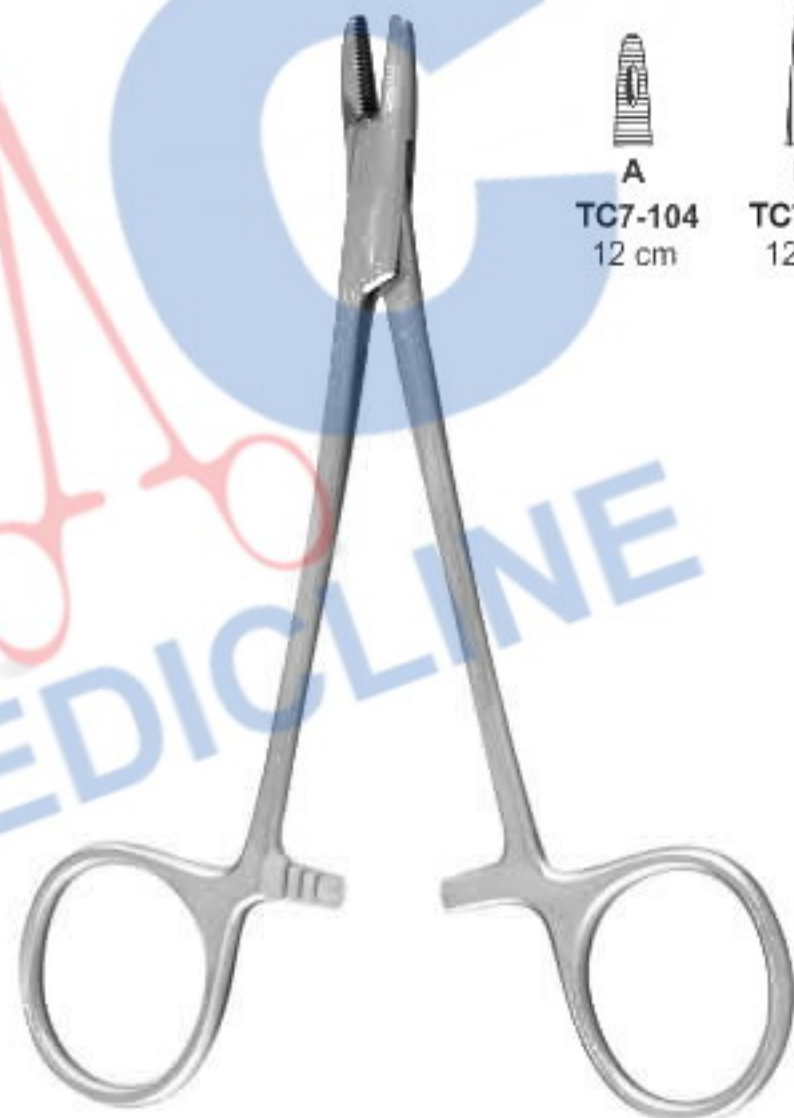

A

B

Masson-Luethy
Needle Holders

TC7-093
27 cm
Serrated

Nadelhalter
Prote-aiguilles

Porta-agujas
Porta aghi

Olsen-Hegar Needle Holders

Halsey Needle Holders