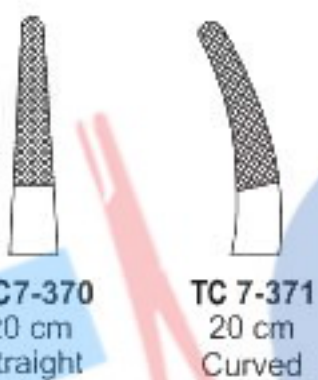

Rubio Wire Twister Needle Holders T.C

Nadelhalter
Prote-aiguilles

Porta-agujas
Porta aghi

TC7-361
12.5 cm

Neivert Needle Holders T.C

TC7-362
13 cm
Smooth

TC7-363
15 cm
Smooth

TC7-364
13 cm

TC7-365
15 cm

Webster Needle Holders T.C

TC7-366
21 cm
Cvd.
Serrated-Solid

Heaney-Gyne Needle Holders T.C

TC7-367
24 cm
Cvd.
Tungsten
Carbide
Serrated-Solid

TC7-368
26 cm
Cvd.
Tungsten
Carbide
Serrated-Solid

Wire Tightening
Needle Holders T.C
TC7-369 18 cm

Nadelhalter
Prote-aiguilles

Porta-agujas
Porta aghi

Julian Needle Holders T.C

TC7-370
20 cm
Straight

TC 7-371
20 cm
Curved

Masson Needle Holders T.C

TC7-372
27 cm