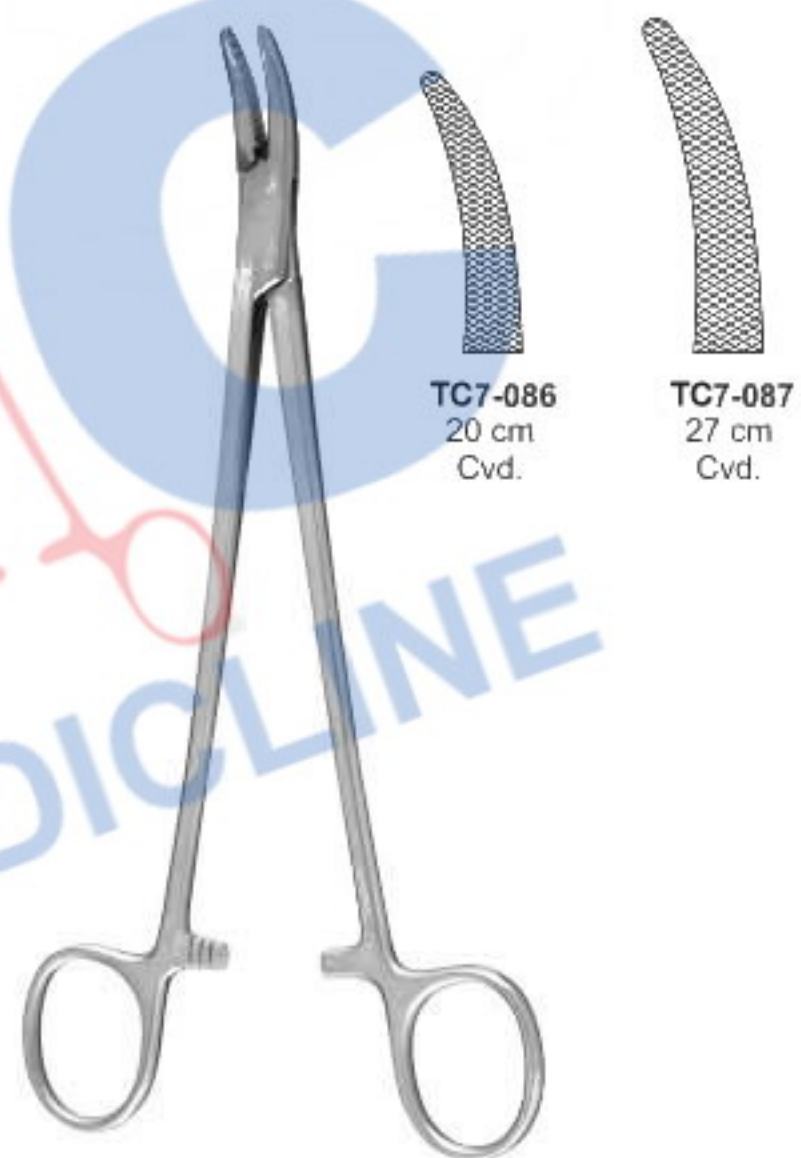

Jacobson Needle Holders

Also available in
Ultra Smooth

TC7-079
18 cm

Also available in
Ultra Smooth

Thomson Walker
Needle Holders

TC7-080
20 cm
Box Joint

TC7-081 18 cm
TC7-082 25 cm
Pound Action Joint.

Naunton Morgan Needle Holders

Nadelhalter
Prote-aiguilles

Porta-agujas
Porta aghi

Mass. General Hospital
Needle Holders

Adson Needle Holders

New Orleans Needle Holders

Heaney Needle Holders

Nadelhalter
Prote-aiguilles

Porta-agujas
Porta aghi

Also available in
Ultra Smooth

Senning Needle Holders
(Schwed. Model)

TC7-088
15 cm

TC7-089
17 cm

Also available in
Ultra Smooth

Wertheim Needle Holders
TC7-090 20 cm
TC7-091 24 cm

Gillies Needle Holders
TC7-092 16 cm