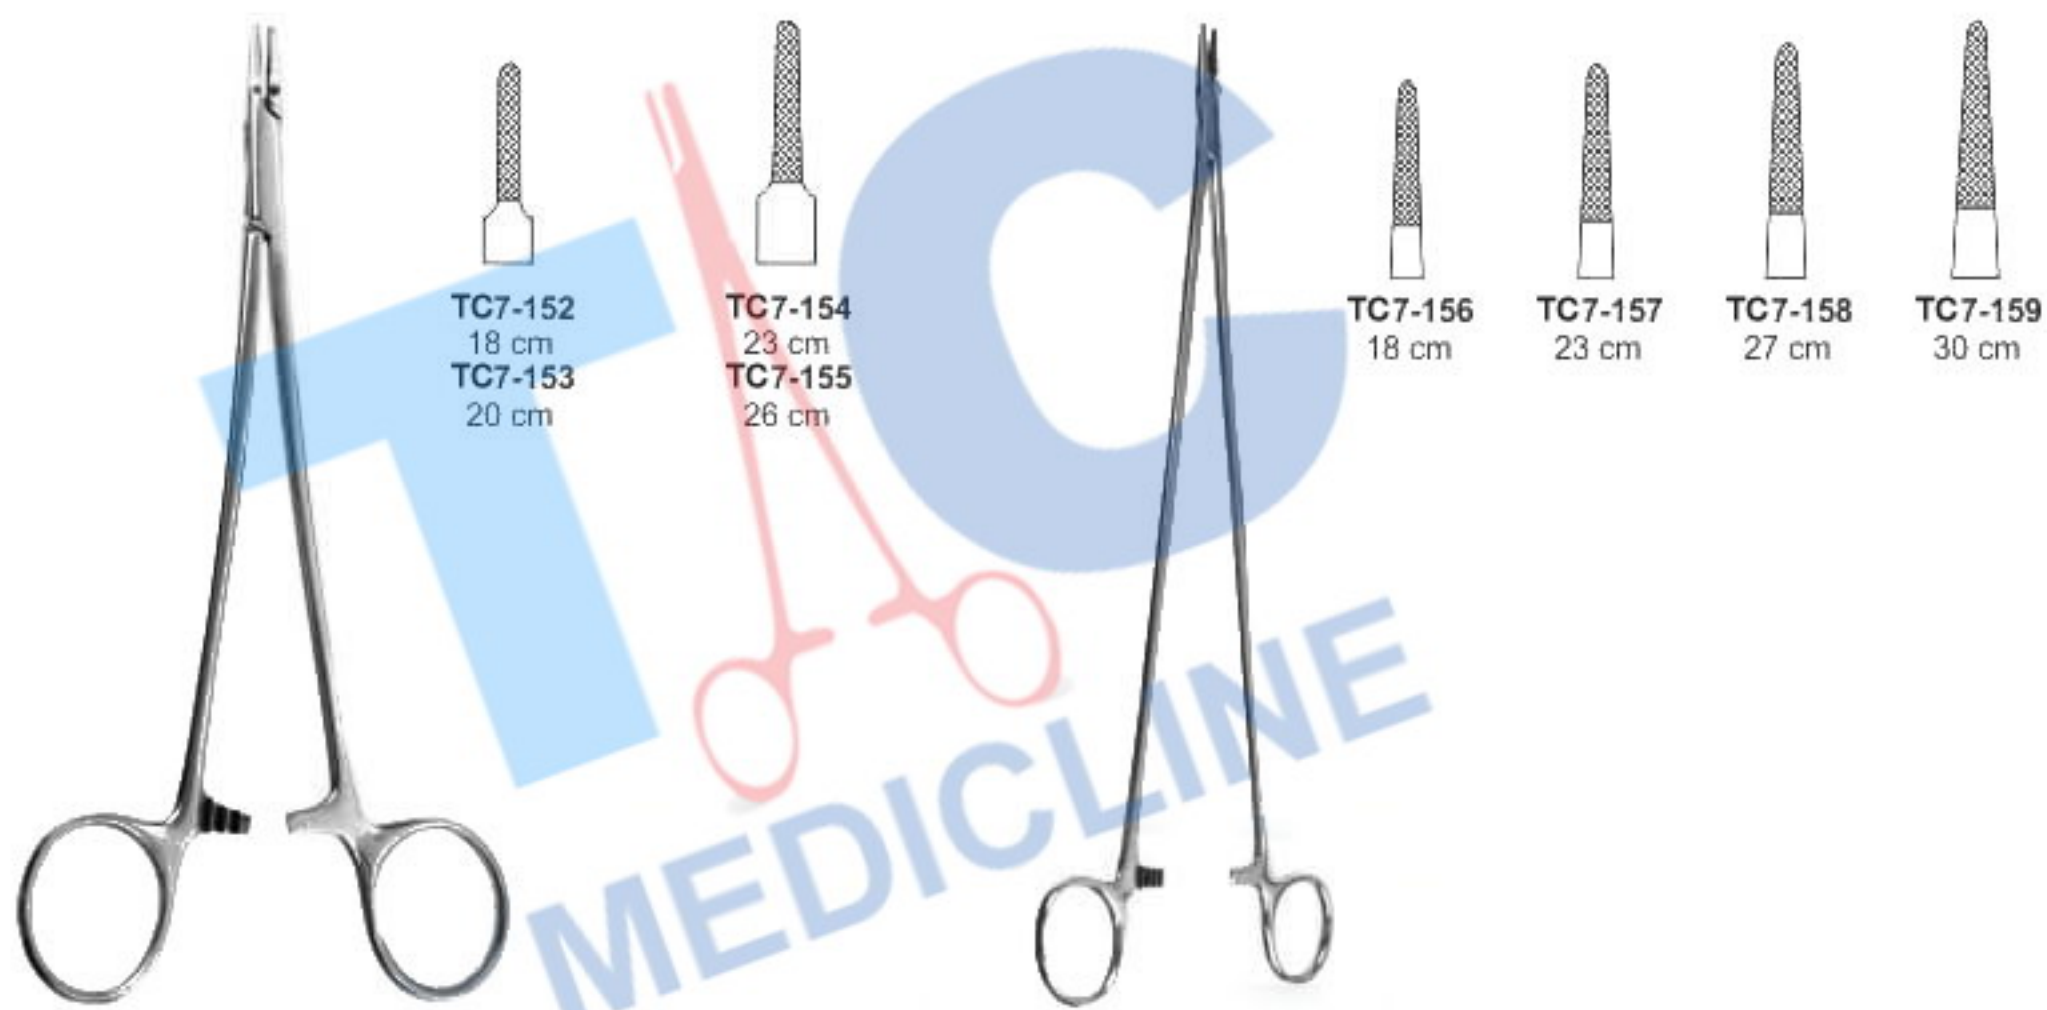

TC7-142
Narrow jaws
serrated
23 cm

French-Eye Needle Holder
Narrow Tip

- TC7-143 16 cm
- TC7-144 18 cm
- TC7-145 20 cm
- TC7-146 22 cm
- TC7-147 25 cm

French-Eye Needle Holder

- TC7-148 16 cm
- TC7-149 18 cm
- TC7-150 20 cm
- TC7-151 22 cm

Nadelhalter
Prote-aiguilles

Porta-agujas
Porta aghi

Cooley Intracardiac Needle Holders
Straight, narrow jaw.

Debakey Cardiovascular Needle Holders
Delicate patterns.
Straight jaw, serrated.

TC7-152
18 cm
TC7-153
20 cm