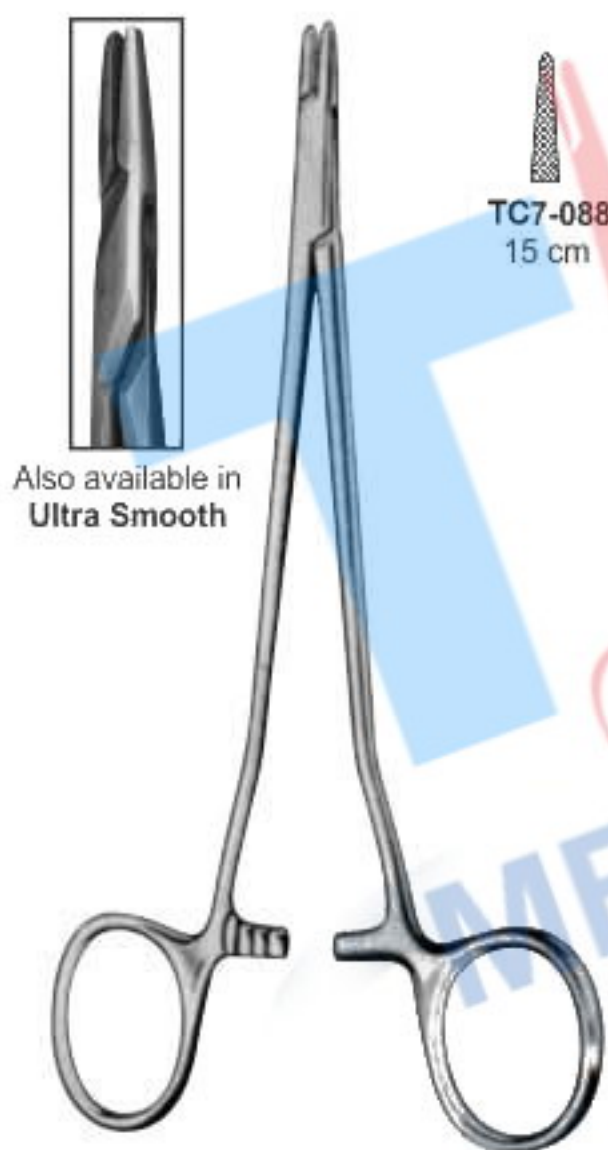

Jacobson Needle Holders

Also available in
Ultra Smooth

TC7-079
18 cm

Also available in
Ultra Smooth

Thomson Walker
Needle Holders

TC7-080
20 cm
Box Joint

TC7-081 18 cm
TC7-082 25 cm
Pound Action Joint.

Naunton Morgan Needle Holders

Also available in
Ultra Smooth

Senning Needle Holders
(Schwed. Model)

TC7-088
15 cm

TC7-089
17 cm

Also available in
Ultra Smooth

Wertheim Needle Holders
TC7-090 20 cm
TC7-091 24 cm

Gillies Needle Holders
TC7-092 16 cm