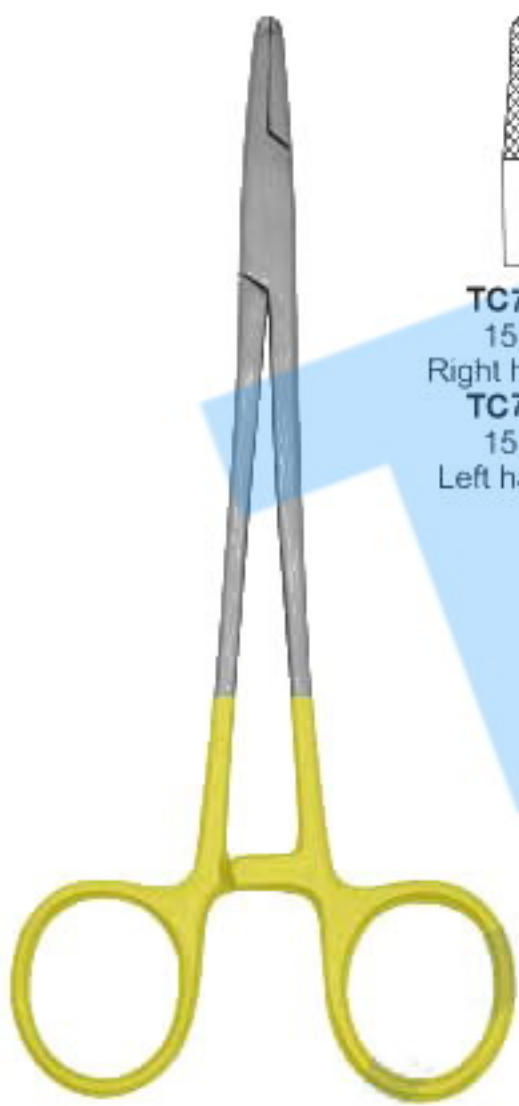

TC7-264 16 cm
TC7-265 18 cm
TC7-266 20 cm
TC7-267 25 cm

TC7-268 18 cm Serrated-Solid
TC7-269 20 cm Serrated-Solid
TC7-270 26 cm Serrated-Solid

French-Eye Needle Holders T.C

French-Eye Needle Holders T.C

Sarot Needle Holders T.C

TC7-271 27 cm serrated

TC7-272 27 cm Tungsten Carbide

TC7-273 13 cm
TC7-274 16 cm
TC7-275 19 cm
TC7-276 21 cm

TC7-277 13 cm
TC7-278 16 cm
TC7-279 19 cm

Wangenstein Needle Holders T.C

Finochietto Needle Holders T.C

Finochietto Needle Holders T.C

Nadelhalter
Prote-aiguilles

Porta-agujas
Porta aghi

						
TC7-280 15 cm Right handed.	TC7-282 16 cm Right handed.	TC7-284 18 cm Right handed.	TC7-286 20 cm Right handed.	TC7-288 20 cm Right handed.	TC7-290 23 cm Right handed.	TC7-292 25 cm Right handed.
TC7-281 15 cm Left handed.	TC7-283 16 cm Left handed.	TC7-285 18 cm Left handed.	TC7-287 20 cm Left handed.	TC7-289 20 cm Left handed.	TC7-291 23 cm Left handed.	TC7-293 25 cm Left handed.