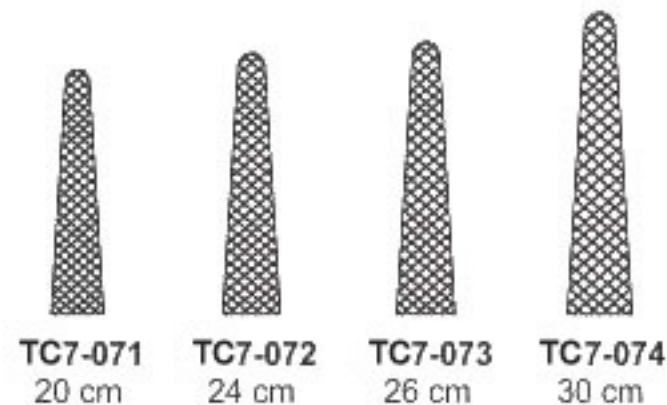

TC7-053
18 cm
Serrated-Solid

Also available in
Ultra Smooth

**Baby Crile-Wood
Needle Holder**

TC7-054
15 cm

**Crile-Wood
Needle Holder**

TC7-055
13 cm
grooved
serrated

TC7-056
15 cm
grooved
serrated

TC7-057
18 cm
grooved
serrated

TC7-058
20 cm
grooved
serrate

TC7-059
22 cm
grooved
serrated

TC7-060
25 cm
grooved
serrated

TC7-061
13 cm
solid
serrated

TC7-062
15 cm
solid
serrated

TC7-063
18 cm
solid
serrated

TC7-064
20 cm
solid
serrated

TC7-065
22 cm
solid
serrated

TC7-066
25 cm
solid
serrated

Nadelhalter
Prote-aiguilles

Porta-agujas
Porta aghi

Sarot Needle Holders

Bozemann Needle Holders

Also available in
Ultra Smooth

Jameson Needle Holders

Also available in
Ultra Smooth

Finocchietto Needle Holders

Nadelhalter
Prote-aiguilles

Porta-agujas
Porta aghi

Also available in
Ultra Smooth

Stratte Needle Holders

TC7-077
20 cm

TC7-078
23 cm