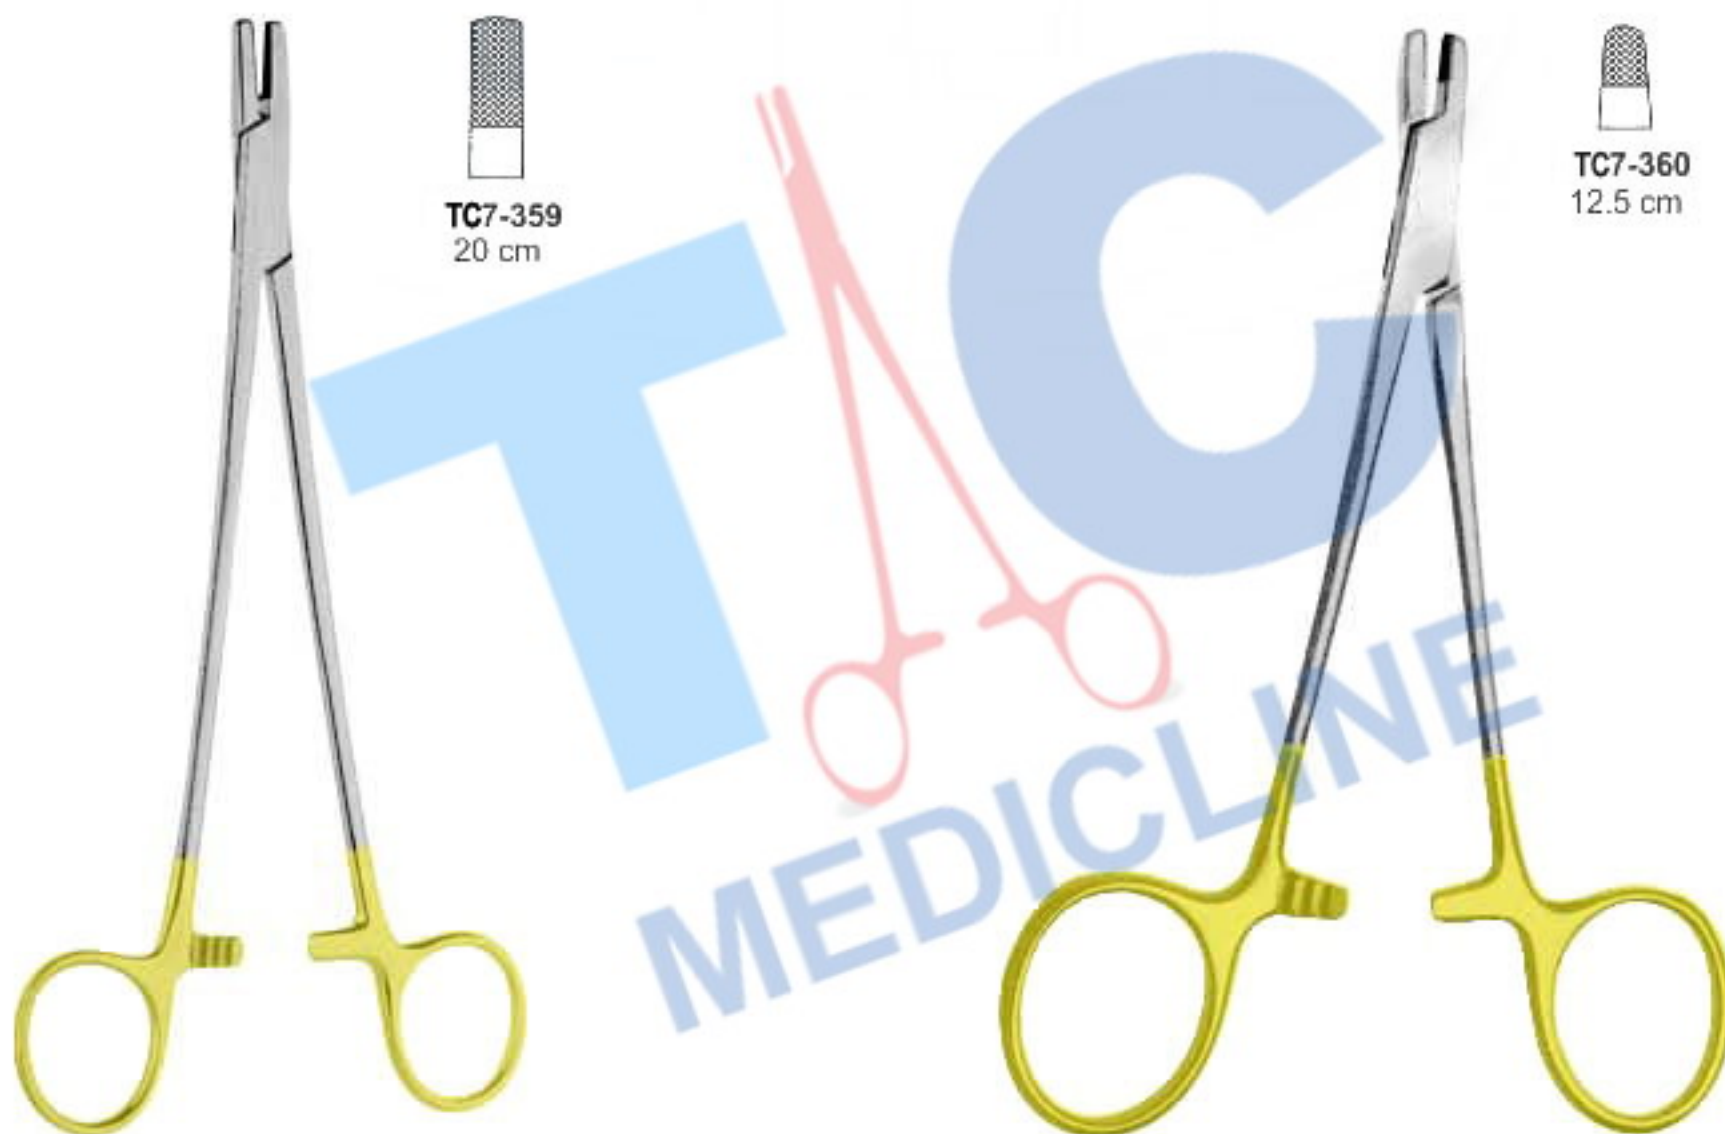

TC7-353
31 cm
Serrated-Solid

Nadelhalter
Prote-aiguilles

Porta-agujas
Porta aghi

Wire Twisters Needle Holders T.C

Sternum Needle Holders T.C

Cooley-Baumgaften Wire Twister Needle Holders T.C
Extra heavy needle holder designed for twisting of wire and placement of retention suture. Heavy, blunt jaws.

Rubio Wire Twister Needle Holders T.C

Nadelhalter
Prote-aiguilles

Porta-agujas
Porta aghi

TC7-361
12.5 cm

Neivert Needle Holders T.C

TC7-362
13 cm
Smooth

TC7-363
15 cm
Smooth

TC7-364
13 cm