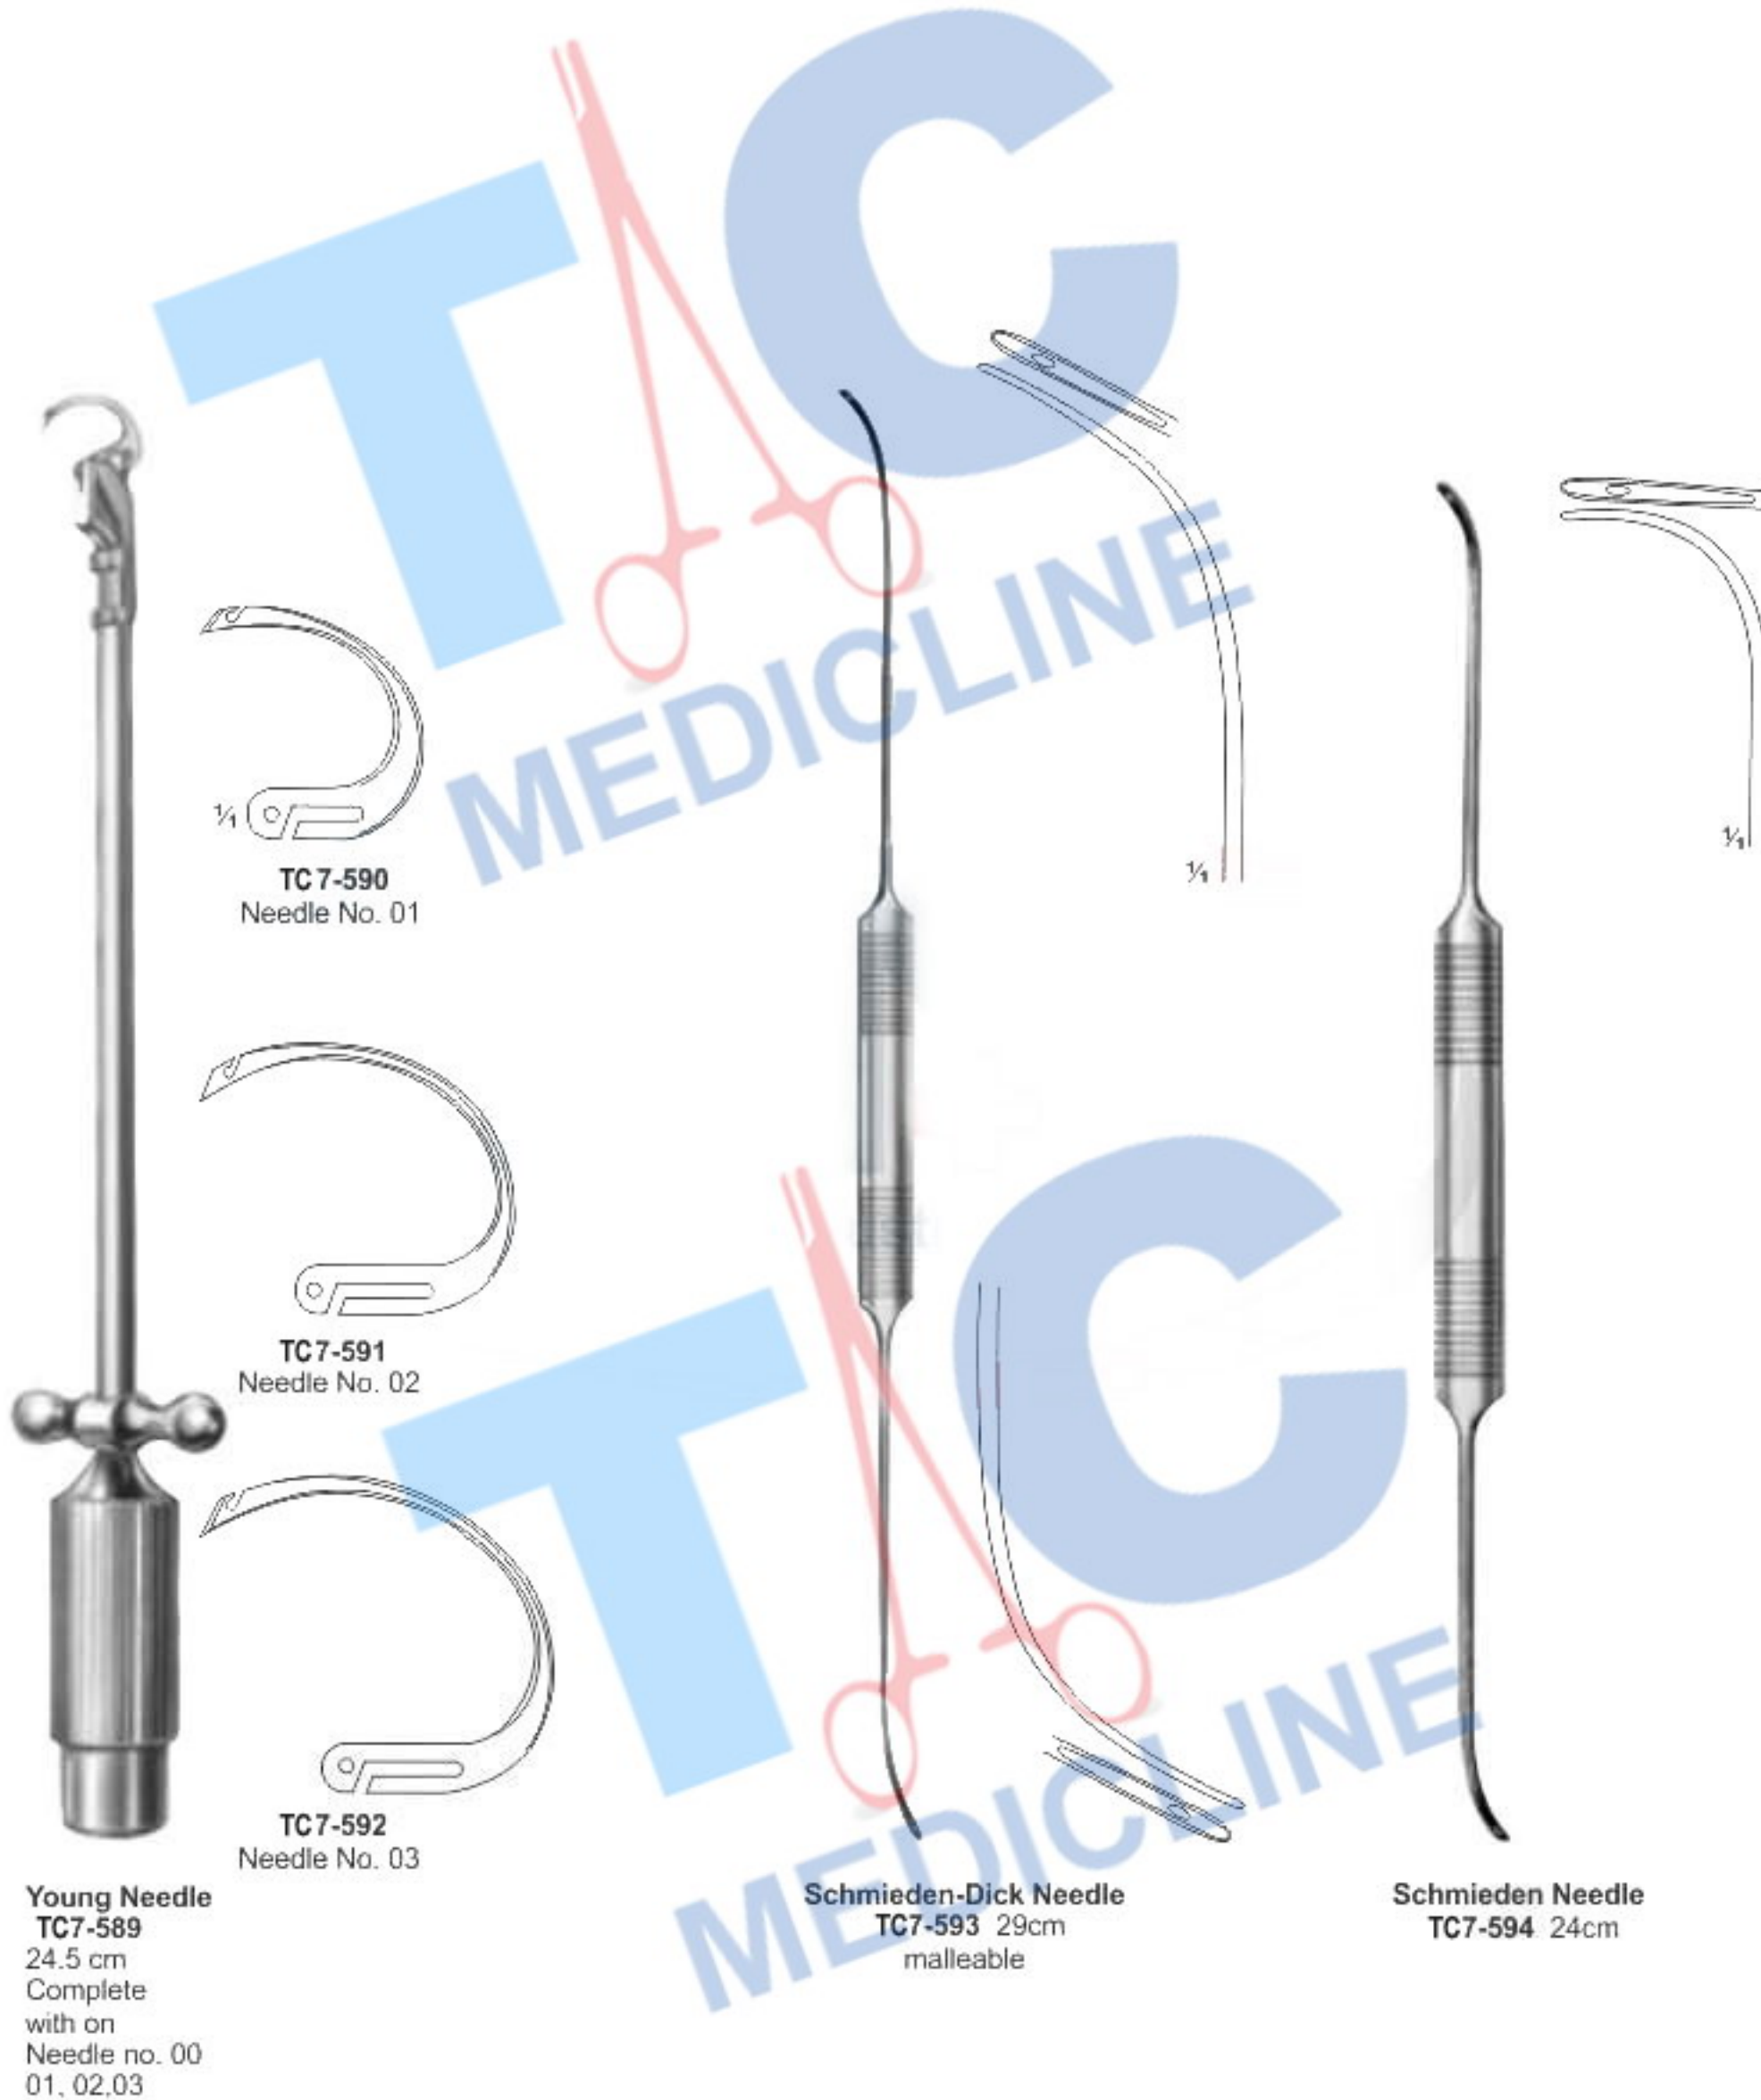

Reverdin nadeln
aguja de reverdin

Aguilles de reverdin
aghi di reverdin

TC7-590
Needle No. 01

TC7-591
Needle No. 02

TC7-592
Needle No. 03

Young Needle
TC7-589
24.5 cm
Complete
with on
Needle no. 00
01, 02, 03

Schmieden-Dick Needle
TC7-593 29cm
malleable

Schmieden Needle
TC7-594 24cm