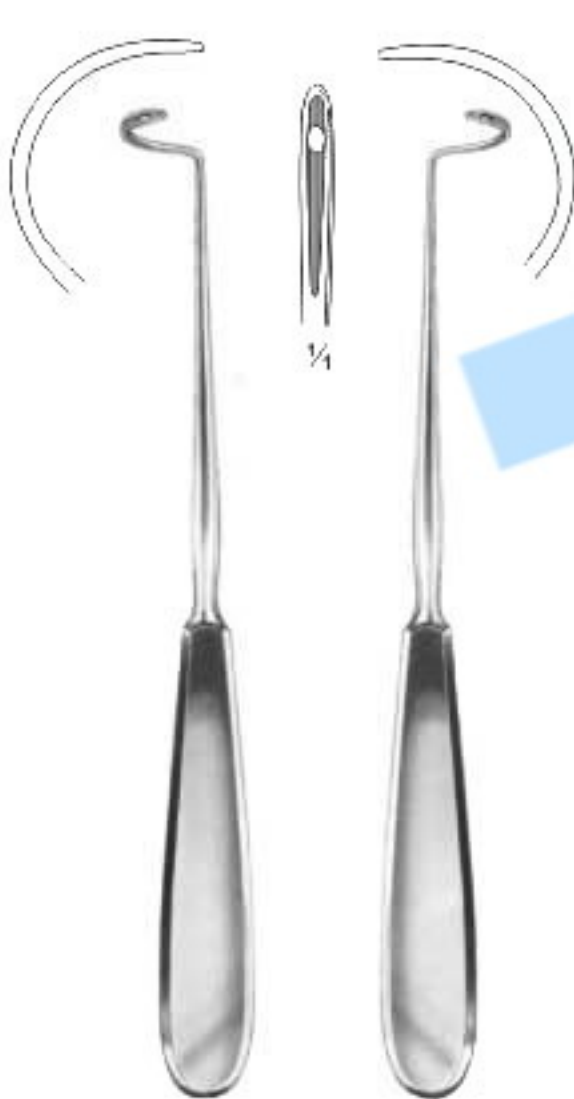

Schmieden-Dick Needle
TC7-593 29cm
malleable

Schmieden Needle
TC7-594 24cm

Unterbindungsnadeln
aguja para ligaduras

Aiguilles a ligatures
aghi di legatura

Ligature Needle
TC7-595
20 cm

Cooper Needle
TC7-596
19 cm

Kronecker Needle
TC7-597
13 cm
delicate
for right hand

Kronecker Needle
TC7-598
13 cm
delicate
for left hand

Deschamps Needle
TC7-599
24 cm

Deschamps Needle
TC7-600
24 cm

Unterbindungsnadeln
aguja para ligaduras

Aiguilles à ligatures
aghi di legatura

Deschamps Needle
TC7-601
20cm
sharp
for right hand

Deschamps Needle
TC7-602
20cm
sharp
for left hand

Deschamps Needle
TC7-603
20cm
blunt
for right hand

Deschamps Needle
TC7-604
20cm
blunt
for left hand

Deschamps Needle
TC7-605
21cm
blunt
for right hand

Deschamps Needle
TC7-606
21cm
blunt
for left hand

Deschamps Needle
TC7-607
20cm
blunt
for right hand

Deschamps Needle
TC7-608
20cm
blunt
for left hand

Deschamps Needle
TC7-609
20cm
sharp
for right hand