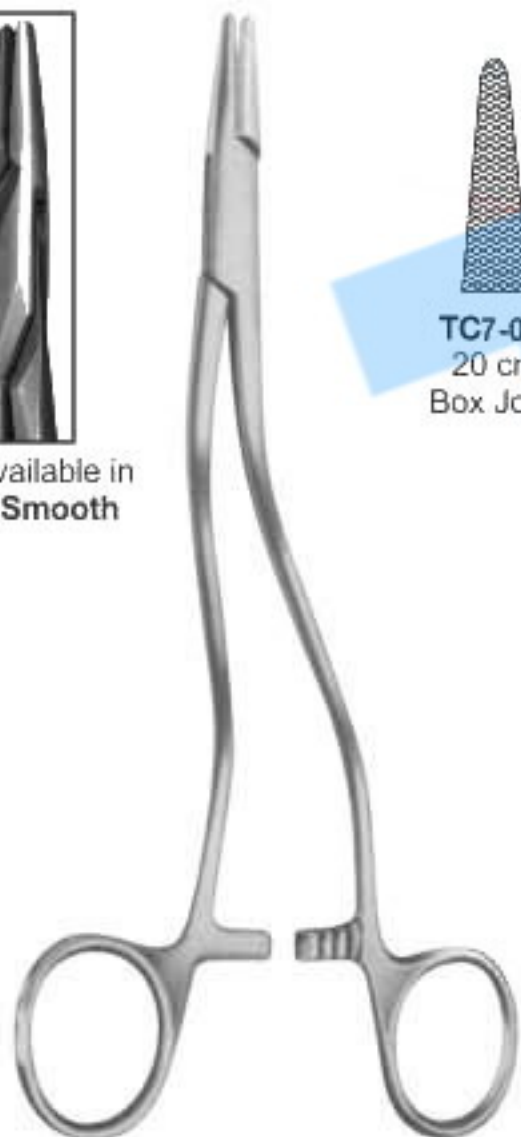

TC7-065
22 cm
solid
serrated

TC7-066
25 cm
solid
serrated

Nadelhalter
Prote-aiguilles

Porta-agujas
Porta aghi

Sarot Needle Holders

Bozemann Needle Holders

Also available in
Ultra Smooth

Jameson Needle Holders

Also available in
Ultra Smooth

Finocchietto Needle Holders

Nadelhalter
Prote-aiguilles

Porta-agujas
Porta aghi

Also available in
Ultra Smooth

Stratte Needle Holders

TC7-077
20 cm

TC7-078
23 cm

Jacobson Needle Holders

Also available in
Ultra Smooth

TC7-079
18 cm

Also available in
Ultra Smooth

Thomson Walker
Needle Holders

TC7-080
20 cm
Box Joint

TC7-081 18 cm
TC7-082 25 cm
Pound Action Joint.

Naunton Morgan Needle Holders