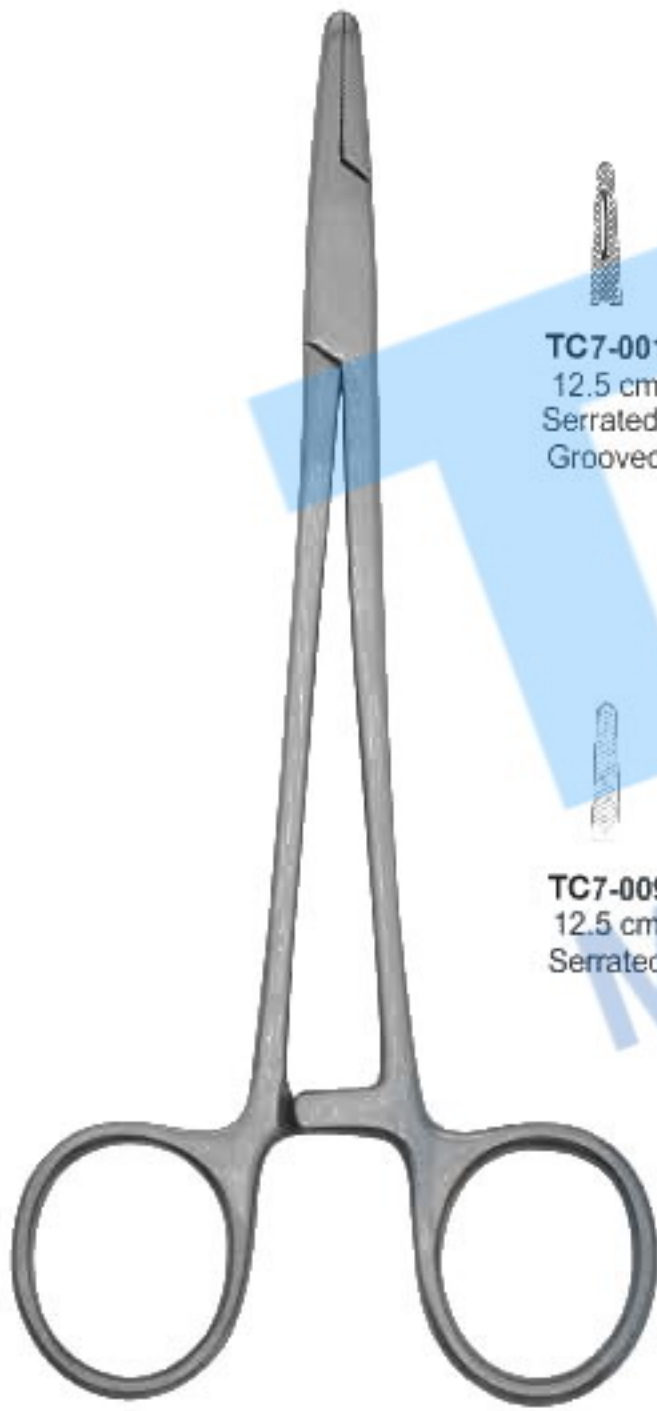

NEEDLE HOLDERS

MANUFACTURER & EXPORTER

Nadelhalter
Prote-aiguilles

Porta-agujas
Porta aghi

Mayo-Hegar
Needle Holders

Nadelhalter
Prote-aiguilles

Porta-agujas
Porta aghi

Also available in
Ultra Smooth

**Baumgartner
Needle Holder**

TC7-036
12.5 cm
Serrated-Solid

TC7-037
14 cm
Serrated-Solid

TC7-038
16 cm
Serrated-Solid

TC7-039
18 cm
Serrated-Solid

TC7-040
20 cm
Serrated-Solid

TC7-041
24 cm
Serrated-Solid

TC7-042
26 cm
Serrated-Solid

TC7-043
30 cm
Serrated-Solid

Also available in
Ultra Smooth

**Webster
Needle Holder**

7-044
11.5 cm
Smooth

TC7-045
12 cm
Smooth

TC7-046
12.5 cm
Smooth

TC7-047
13 cm
Smooth

TC7-048
14 cm
Smooth

TC7-049
15 cm
Smooth

TC7-050
18 cm
Smooth

TC7-051
20 cm
Smooth

Nadelhalter
Prote-aiguilles

Porta-agujas
Porta aghi

Also available in
Ultra Smooth

**Brown
Needle Holder**

TC7-052
13 cm
Serrated-Solid