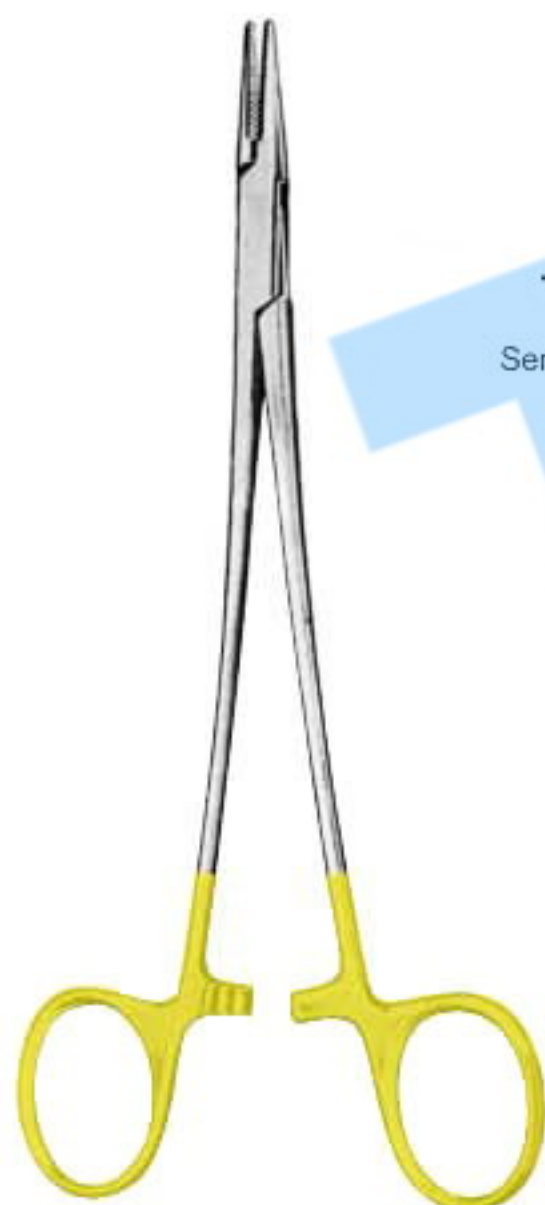

Nadelhalter
Prote-aiguilles

Porta-agujas
Porta aghi

De Bakey Needle Holders T.C

- TC7-341** 18 cm
- TC7-342** 20 cm
- TC7-343** 22 cm
- TC7-344** 25 cm

Debakey Cardiovascular Needle Holders T.C

Delicate patterns.
serrated.

TC7-345
18 cm
TC7-346
23 cm

TC7-347
26 cm

TC7-348
30 cm

Debakey-Vascular/Extra Light Needle Holders T.C

TC7-349
18 cm
Serrated-Solid

TC7-350
20 cm
Serrated-Solid

TC7-351
23 cm
Serrated-Solid

TC7-352
26 cm
Serrated-Solid