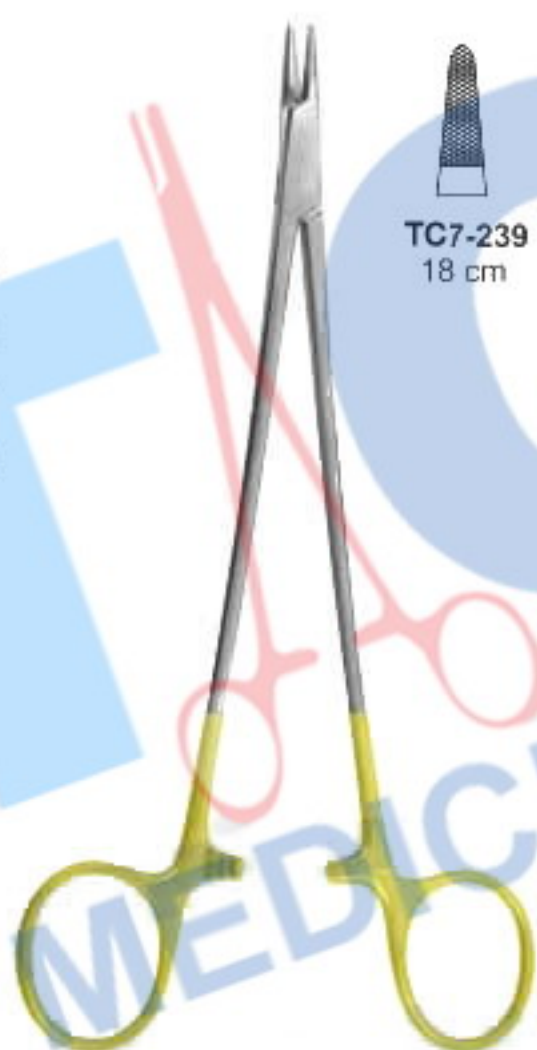

TC7-239
18 cm

TC7-240
18 cm
Serrated-Solid

New Orleans Needle Holders T.C.