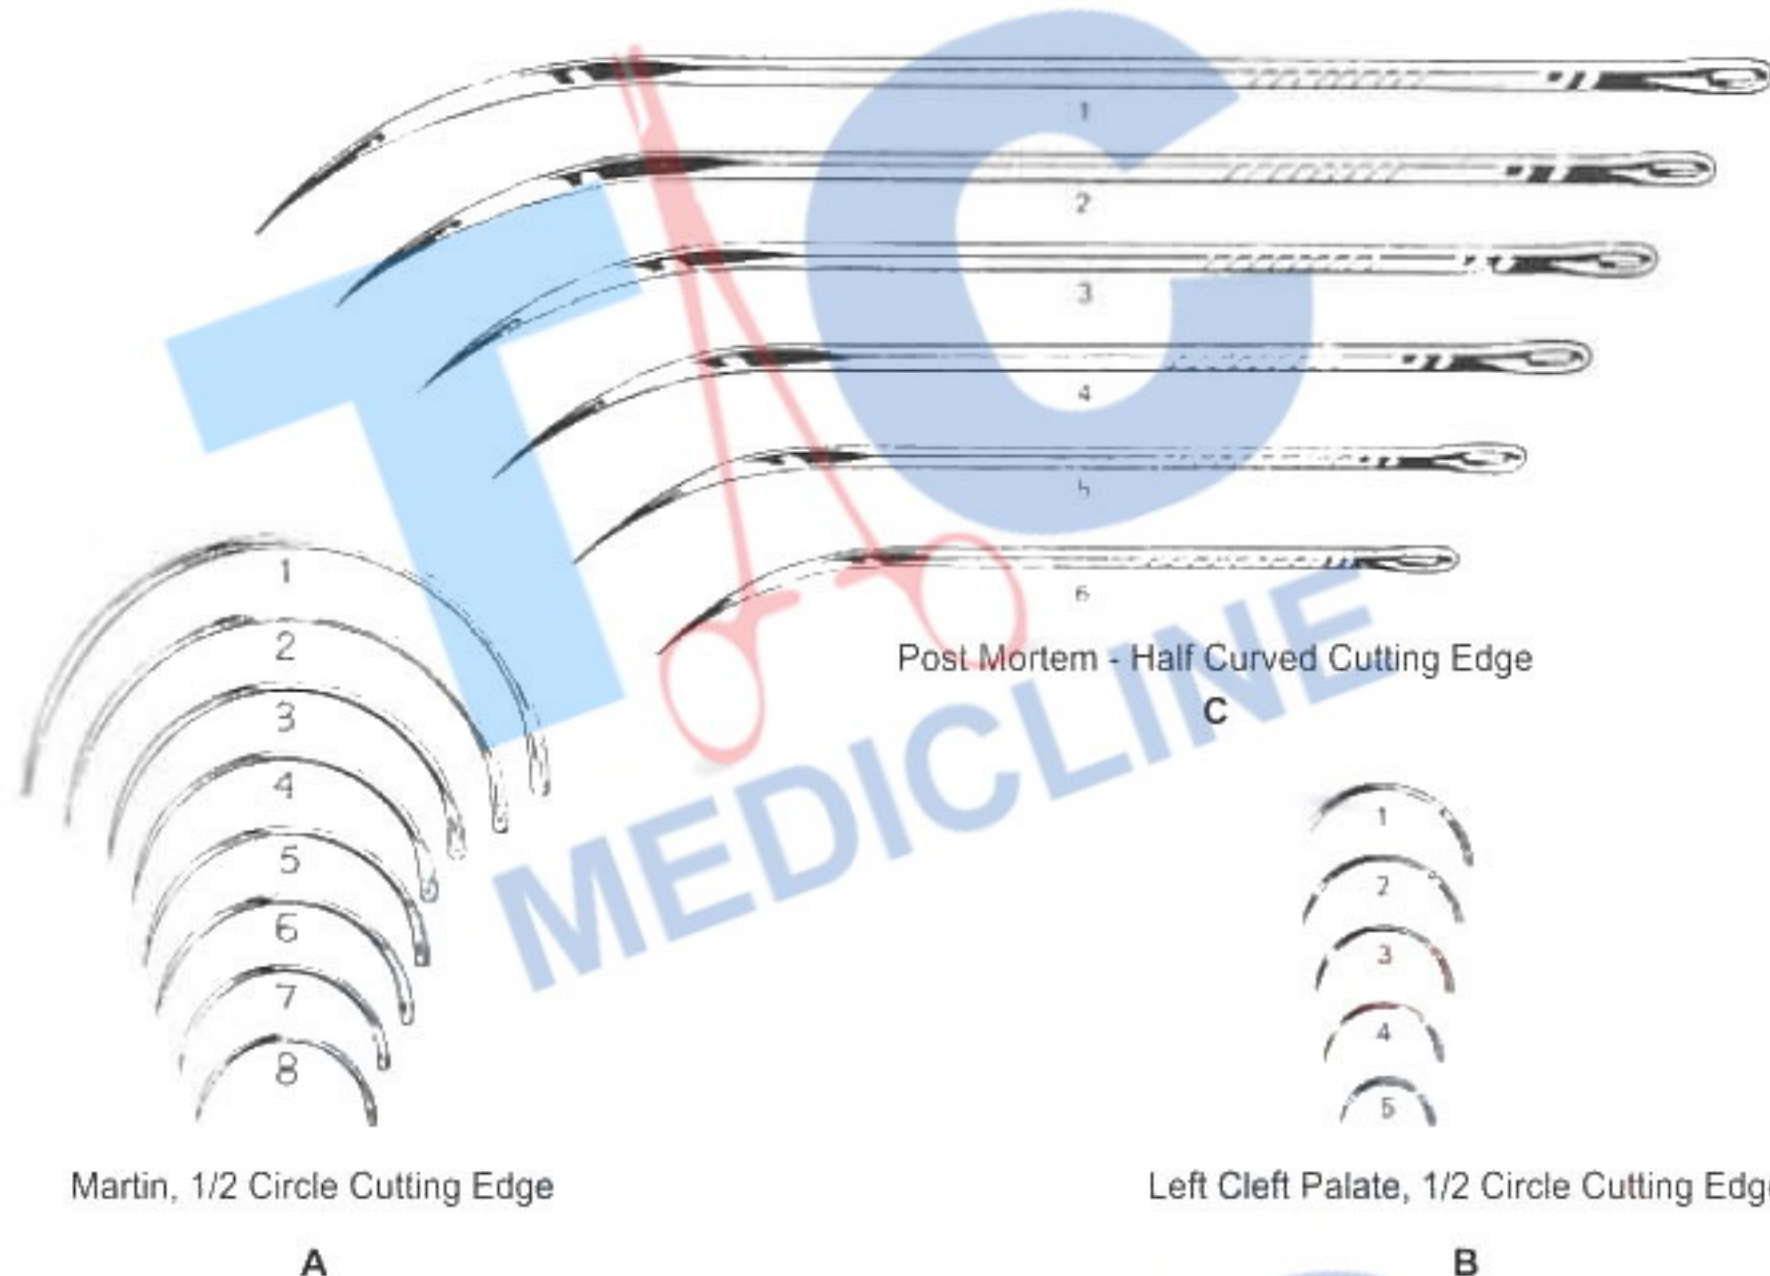

Reverdin nadeln
aguja de reverdin

Aguilles de reverdin
aghi di reverdin

SURGEONS NEEDLES

- **A** TC7-570 Martin Uterine Needles, 1/2 Curved Cutting Edge, #1
- TC7-571 Martin Uterine Needles, 1/2 Curved Cutting Edge, #2
- TC7-572 Martin Uterine Needles, 1/2 Curved Cutting Edge, #3
- TC7-573 Martin Uterine Needles, 1/2 Curved Cutting Edge, #4
- TC7-574 Martin Uterine Needles, 1/2 Curved Cutting Edge, #5
- TC7-575 Martin Uterine Needles, 1/2 Curved Cutting Edge, #6
- TC7-576 Martin Uterine Needles, 1/2 Curved Cutting Edge, #7
- TC7-577 Martin Uterine Needles, 1/2 Curved Cutting Edge, #8

- **B** TC7-578 Lane Cleft Palate, 1/2 Circle, Cutting Edge, #1
- TC7-579 Lane Cleft Palate, 1/2 Circle, Cutting Edge, #2
- TC7-580 Lane Cleft Palate, 1/2 Circle, Cutting Edge, #3
- TC7-581 Lane Cleft Palate, 1/2 Circle, Cutting Edge, #4
- TC7-582 Lane Cleft Palate, 1/2 Circle, Cutting Edge, #5

- **C** TC7-583 Post Mortem Needles, Half Curved Cutting Edge, Size 1
- TC7-584 Post Mortem Needles, Half Curved Cutting Edge, Size 2
- TC7-585 Post Mortem Needles, Half Curved Cutting Edge, Size 3
- TC7-586 Post Mortem Needles, Half Curved Cutting Edge, Size 4
- TC7-587 Post Mortem Needles, Half Curved Cutting Edge, Size 5
- TC7-588 Post Mortem Needles, Half Curved Cutting Edge, Size 6