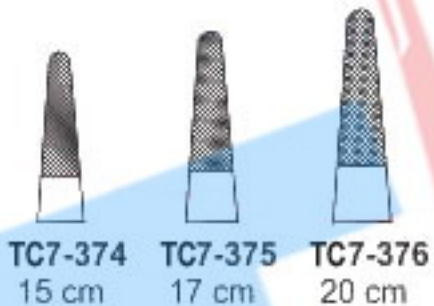

TC7-374
15 cm

TC7-375
17 cm

TC7-376
20 cm