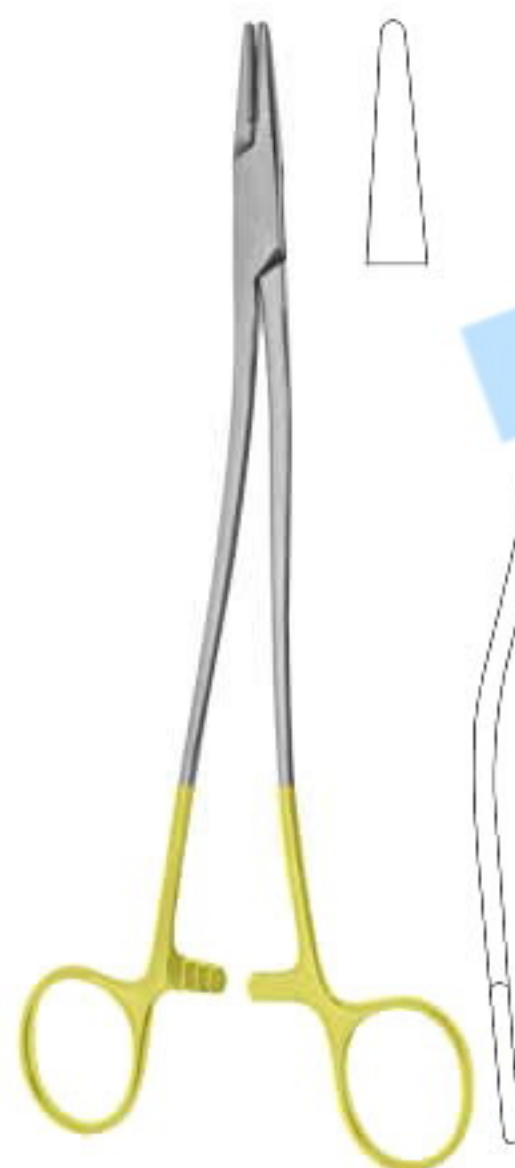

TC7-231
20 cm

TC7-232
22 cm

TC7-233
25 cm

Crile-Wood Needle
Holders T.C.

TC7-234
15 cm
Serrated-Solid

Carroll Needle Holders T.C.

Nadelhalter
Prote-aiguilles

Porta-agujas
Porta aghi

TC7-235
18 cm
TC7-236
20 cm
TC7-237
22 cm
TC7-238
25 cm

Intracardiac Needle Holders T.C.

TC7-239
18 cm

TC7-240
18 cm
Serrated-Solid

New Orleans Needle Holders T.C.

TC7-241
15 cm

TC 7-242
17 cm

Senning Needle Holders T.C (Schwed. Model)

Wertheim Needle Holders T.C
TC7-243 20 cm
TC7-244 24 cm

Wertheim Needle Holders T.C

TC7-245
13 cm

Kilner Needle Holders T.C

TC7-246
18 cm

Jacobson Needle Holders T.C

*Nadelhalter
Prote-aiguilles*

*Porta-agujas
Porta aghi*