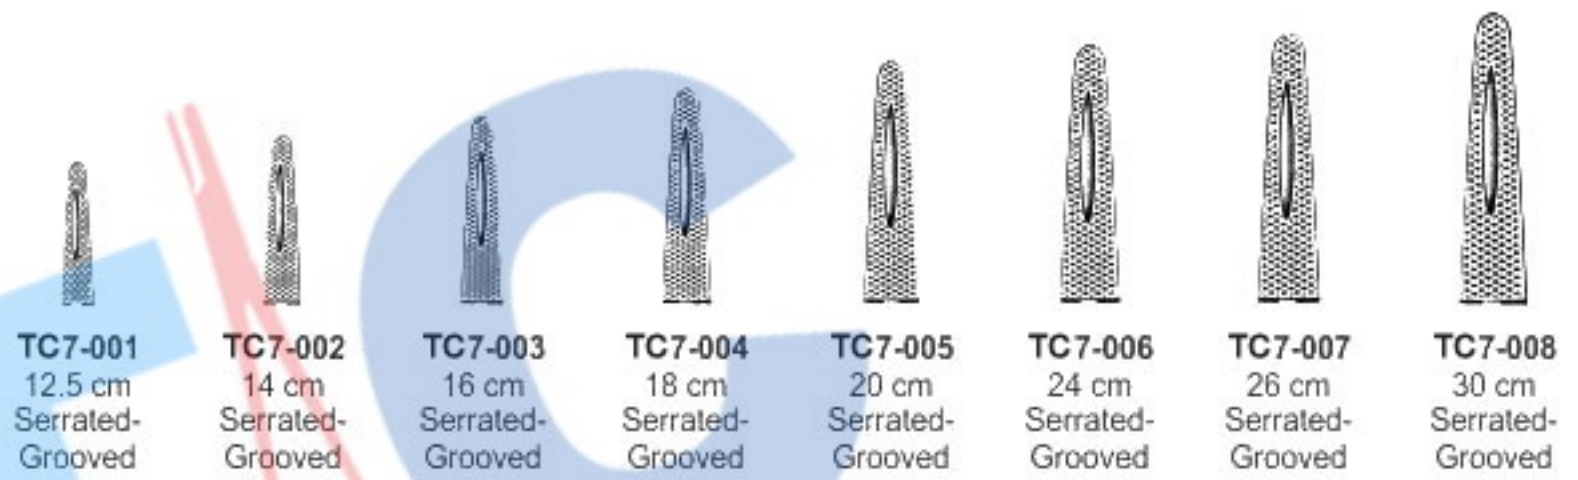

Nadelhalter
Prote-aiguilles

Porta-agujas
Porta aghi