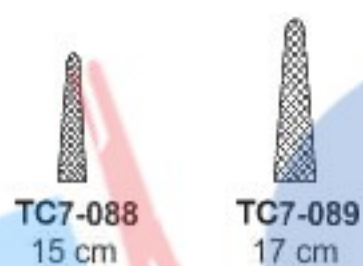

Also available in
Ultra Smooth

Senning Needle Holders
(Schwed. Model)

TC7-088
15 cm

TC7-089
17 cm

Also available in
Ultra Smooth

Wertheim Needle Holders
TC7-090 20 cm
TC7-091 24 cm

Gillies Needle Holders
TC7-092 16 cm