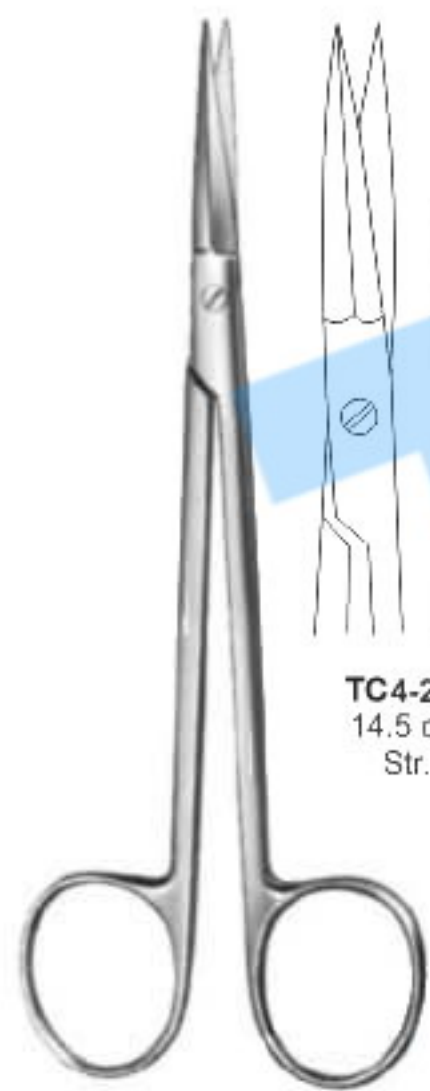

Peck-Joseph
Face-lift Scissors
14.5 cm