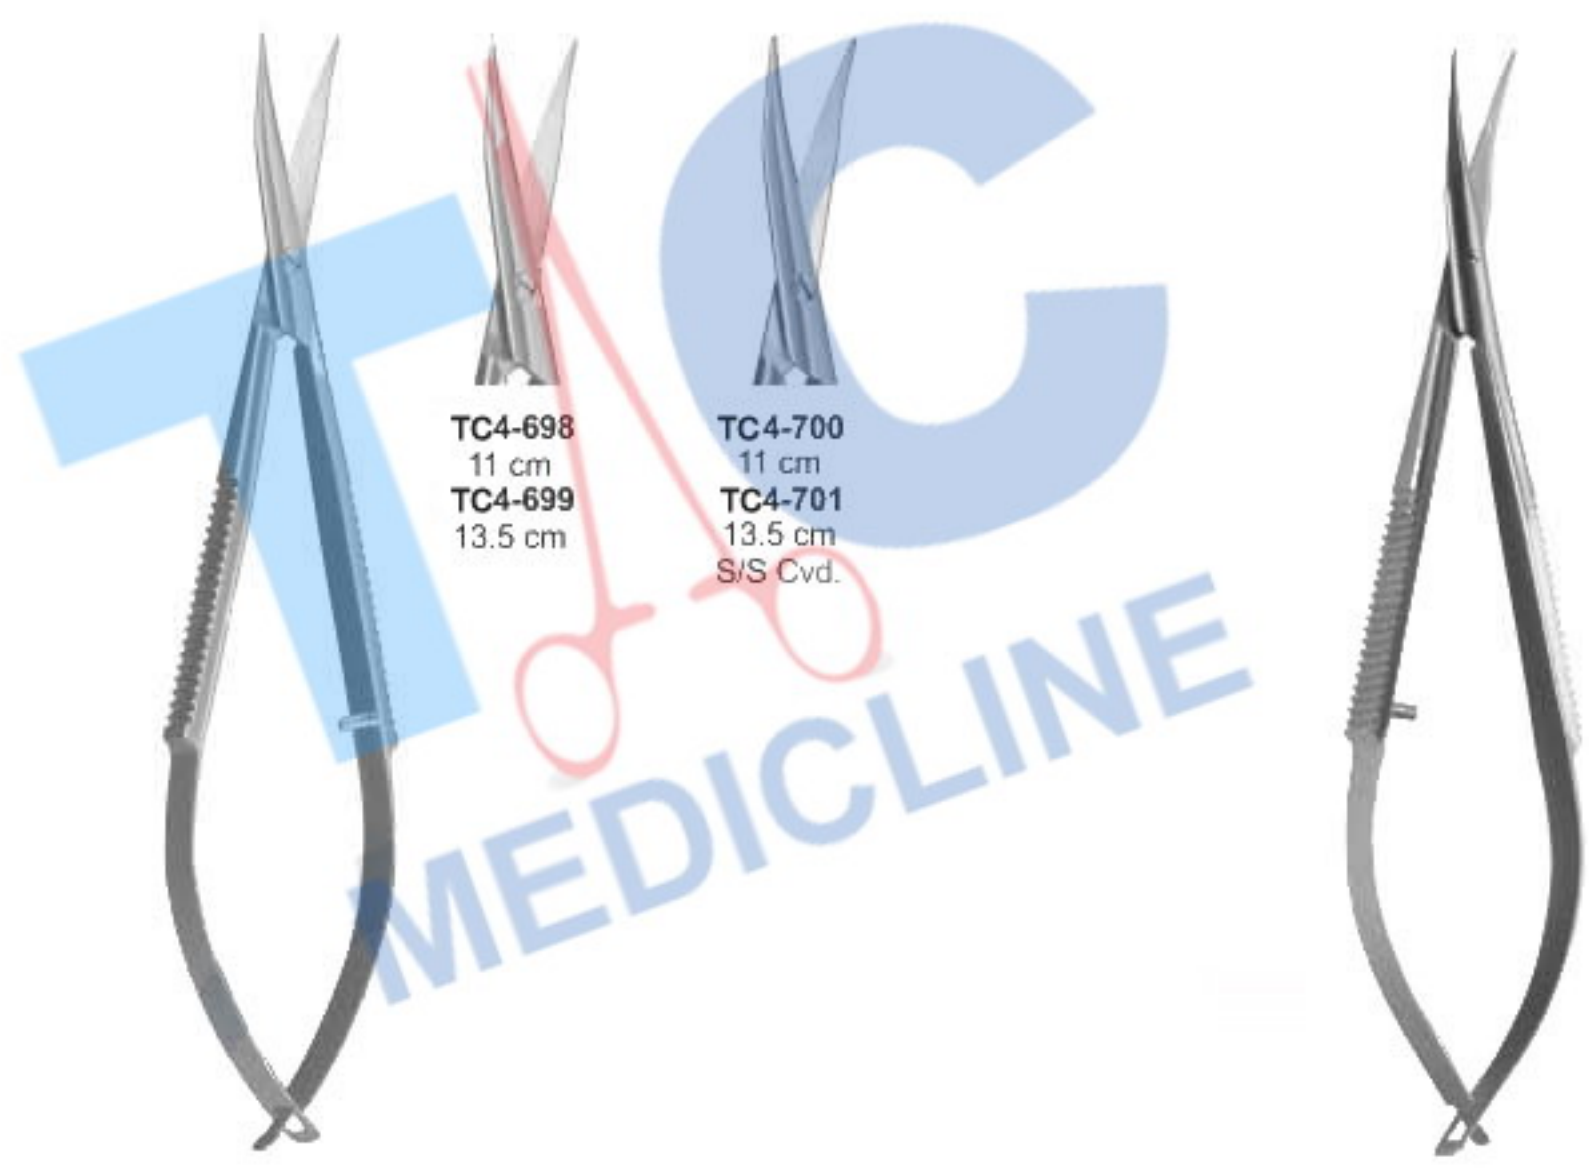

Mikroscheren | *micro Ciseaux*
Micro Tijeras | *Micro Forbici*

TC4-698
11 cm
TC4-699
13.5 cm

TC4-700
11 cm
TC4-701
13.5 cm
S/S Cvd.

Westcott Micro Scissors

Micro Scissors
TC4-702 12 cm
S/S, Cvd.